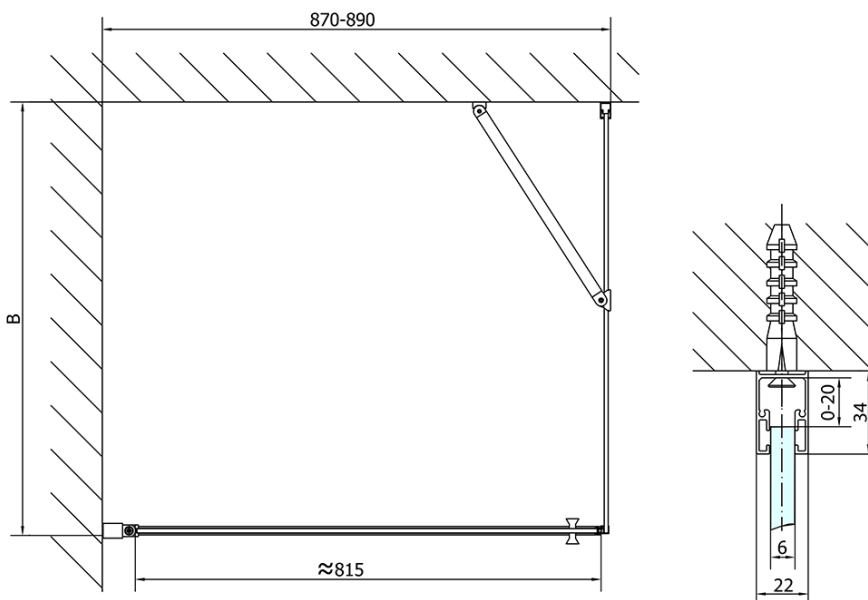

# Product list

Order code: **ZL1290ZL3210**

**Zoom Line Rectangular screen 900x1000mm L/R variant**

	B
ZL1290-ZL3270	670-690
ZL1290-ZL3280	770-790
ZL1290-ZL3290	870-890
ZL1290-ZL3210	970-990