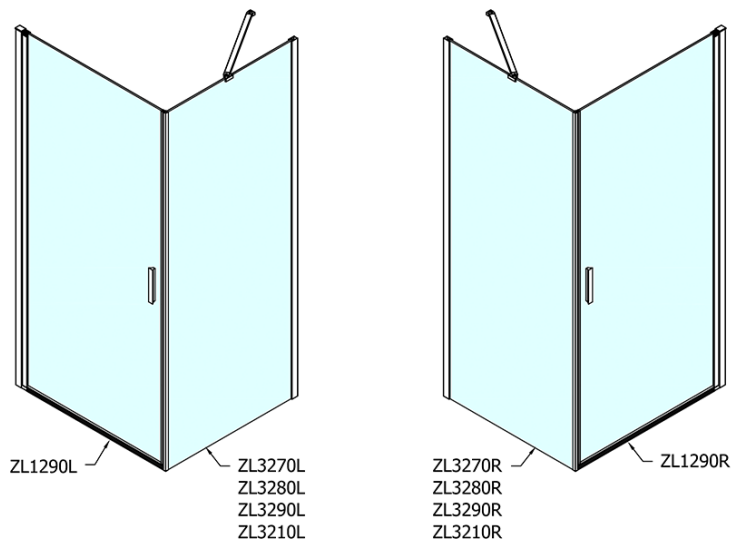

# Product list

Order code: **ZL1290ZL3210**

**Zoom Line Rectangular screen 900x1000mm L/R variant**

	B
ZL1290-ZL3270	670-690
ZL1290-ZL3280	770-790
ZL1290-ZL3290	870-890
ZL1290-ZL3210	970-990