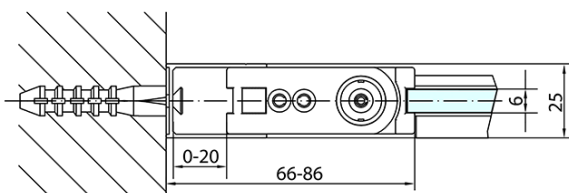

# Product list

Order code: **ZL1290ZL3210**

**Zoom Line Rectangular screen 900x1000mm L/R variant**

	B
ZL1290-ZL3270	670-690
ZL1290-ZL3280	770-790
ZL1290-ZL3290	870-890
ZL1290-ZL3210	970-990