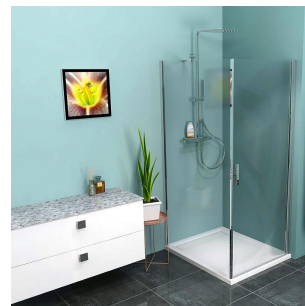

# Product list

Order code: **ZL1290ZL3210**

**Zoom Line Rectangular screen 900x1000mm L/R variant**

	B
ZL1290-ZL3270	670-690
ZL1290-ZL3280	770-790
ZL1290-ZL3290	870-890
ZL1290-ZL3210	970-990