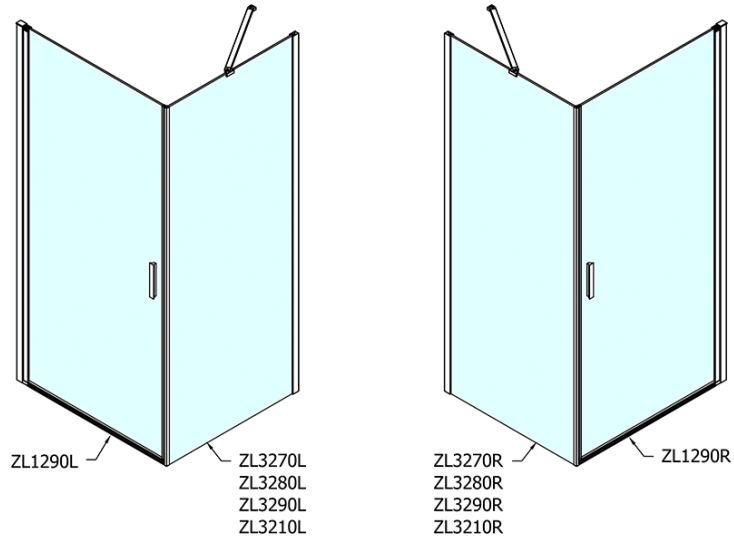

Product list

Order code: **ZL1290ZL3290**

Zoom Line Square screen 900x900mm L/R variant

	B
ZL1290-ZL3270	670-690
ZL1290-ZL3280	770-790
ZL1290-ZL3290	870-890
ZL1290-ZL3210	970-990