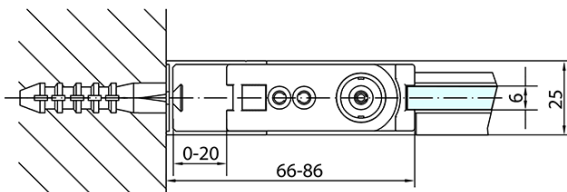

Product list

Order code: **ZL1290ZL3290**

Zoom Line Square screen 900x900mm L/R variant

	B
ZL1290-ZL3270	670-690
ZL1290-ZL3280	770-790
ZL1290-ZL3290	870-890
ZL1290-ZL3210	970-990