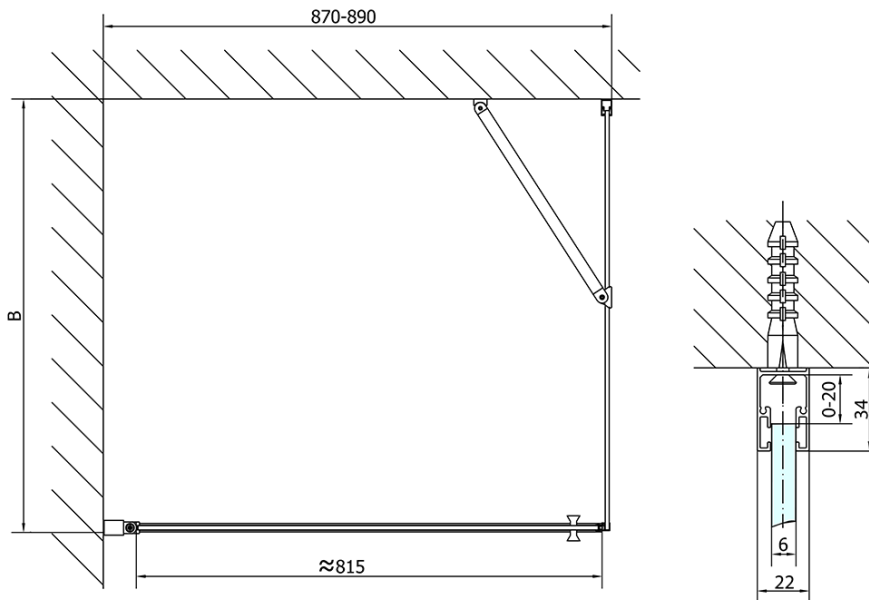

Product list

Order code: **ZL1290ZL3290**

Zoom Line Square screen 900x900mm L/R variant

	B
ZL1290-ZL3270	670-690
ZL1290-ZL3280	770-790
ZL1290-ZL3290	870-890
ZL1290-ZL3210	970-990