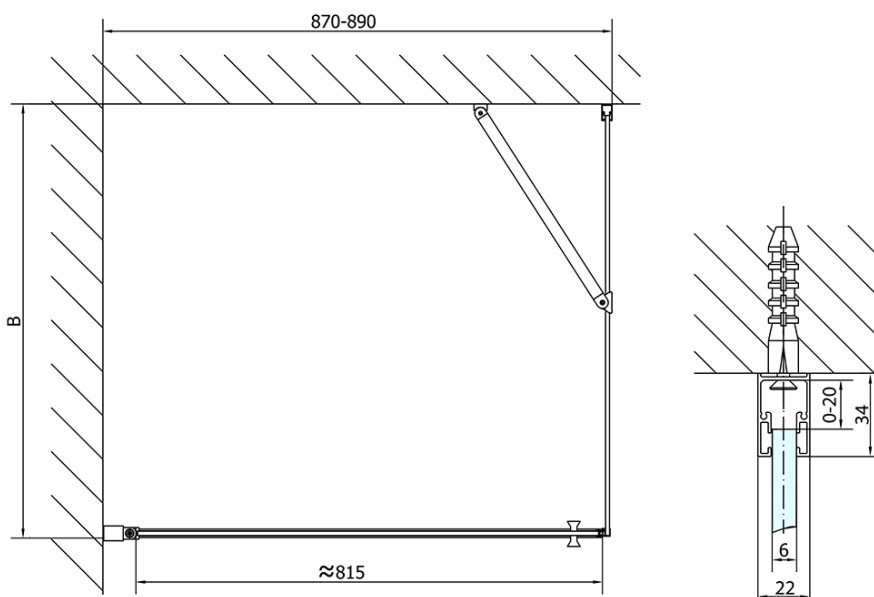

ZOOM Square screen 900x900mm L/R variant

Order code: ZL1290ZL3290

Basic information

Brand: Polysan
Series: ZOOM

Size

Width: 900 mm
Height: 1900 mm
Depth: 900 mm

Properties

Profile colour: Chrome - polished aluminum
Shape: Square shower enclosures
Type of opening: Single pivot door
Opening direction: Versatile
Opening width: 815 mm
Glass colour: TRANSPARENT glass
Glass finish: Antidrop
Glass thickness: 6 mm
Properties: Frameless design, Opening outside and inside
Weight / Piece: 56.0 kg
Packaging: 2 Piece
Warranty: 2 years

Technical sheet

	B
ZL1290-ZL3270	670-690
ZL1290-ZL3280	770-790
ZL1290-ZL3290	870-890
ZL1290-ZL3210	970-990