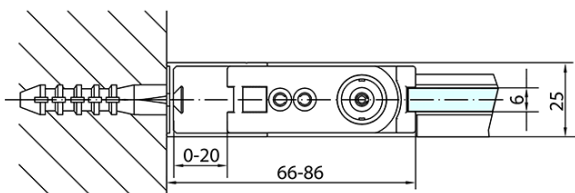

ZOOM Square screen 900x900mm L/R variant

Order code: ZL1290ZL3290

Basic information

Brand: Polysan
Series: ZOOM

Size

Width: 900 mm
Height: 1900 mm
Depth: 900 mm

Properties

Profile colour: Chrome - polished aluminum
Shape: Square shower enclosures
Type of opening: Single pivot door
Opening direction: Versatile
Opening width: 815 mm
Glass colour: TRANSPARENT glass
Glass finish: Antidrop
Glass thickness: 6 mm
Properties: Frameless design, Opening outside and inside
Weight / Piece: 56.0 kg
Packaging: 2 Piece
Warranty: 2 years

Technical sheet

	B
ZL1290-ZL3270	670-690
ZL1290-ZL3280	770-790
ZL1290-ZL3290	870-890
ZL1290-ZL3210	970-990