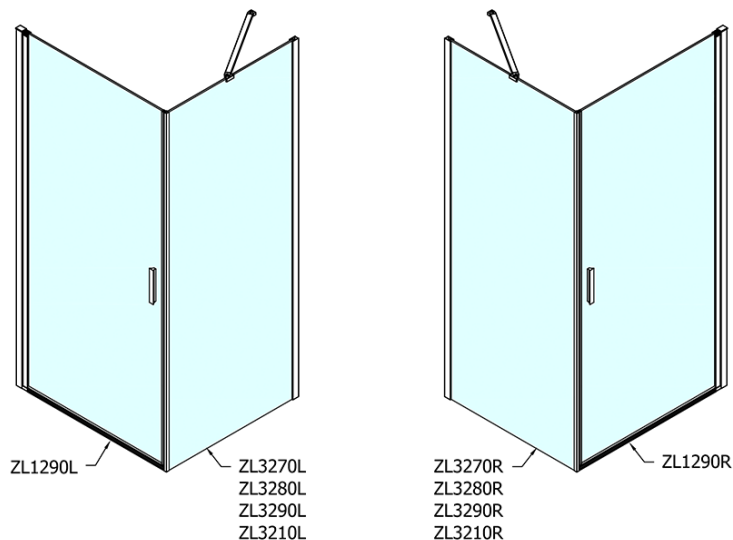

ZOOM Square screen 900x900mm L/R variant

Order code: ZL1290ZL3290

Basic information

Brand: Polysan
Series: ZOOM

Size

Width: 900 mm
Height: 1900 mm
Depth: 900 mm

Properties

Profile colour: Chrome - polished aluminum
Shape: Square shower enclosures
Type of opening: Single pivot door
Opening direction: Versatile
Opening width: 815 mm
Glass colour: TRANSPARENT glass
Glass finish: Antidrop
Glass thickness: 6 mm
Properties: Frameless design, Opening outside and inside
Weight / Piece: 56.0 kg
Packaging: 2 Piece
Warranty: 2 years

Technical sheet

	B
ZL1290-ZL3270	670-690
ZL1290-ZL3280	770-790
ZL1290-ZL3290	870-890
ZL1290-ZL3210	970-990