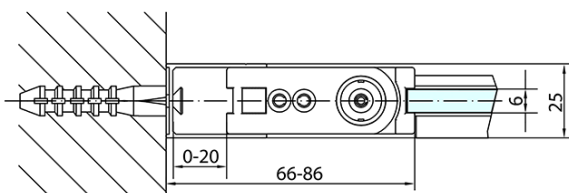

Product list

Order code: **ZL1290ZL3280**

Zoom Line Rectangular screen 900x800mm L/R variant

	B
ZL1290-ZL3270	670-690
ZL1290-ZL3280	770-790
ZL1290-ZL3290	870-890
ZL1290-ZL3210	970-990