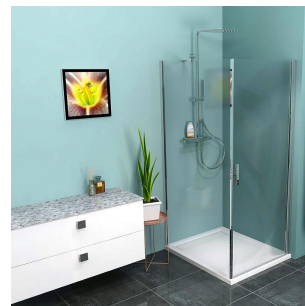

Product list

Order code: **ZL1290ZL3280**

Zoom Line Rectangular screen 900x800mm L/R variant

	B
ZL1290-ZL3270	670-690
ZL1290-ZL3280	770-790
ZL1290-ZL3290	870-890
ZL1290-ZL3210	970-990