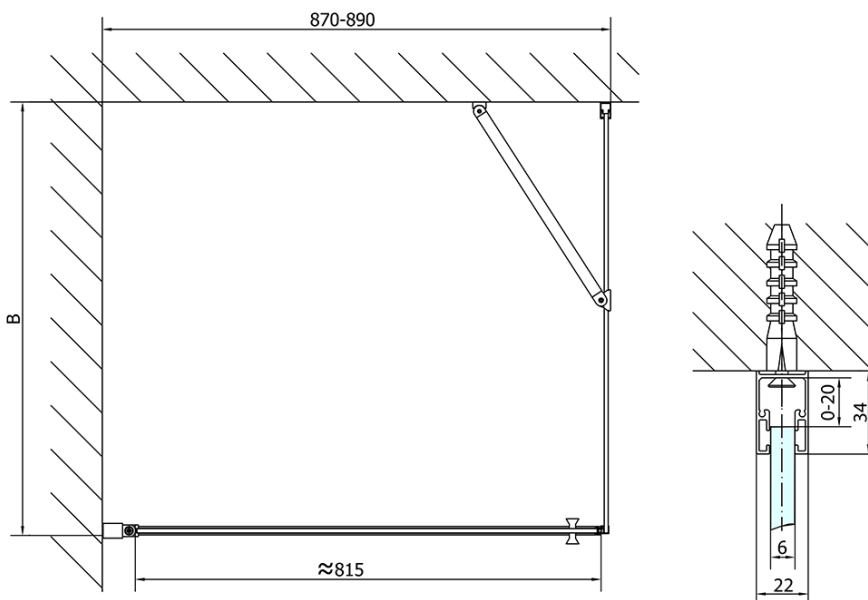

Product list

Order code: **ZL1290ZL3280**

Zoom Line Rectangular screen 900x800mm L/R variant

	B
ZL1290-ZL3270	670-690
ZL1290-ZL3280	770-790
ZL1290-ZL3290	870-890
ZL1290-ZL3210	970-990