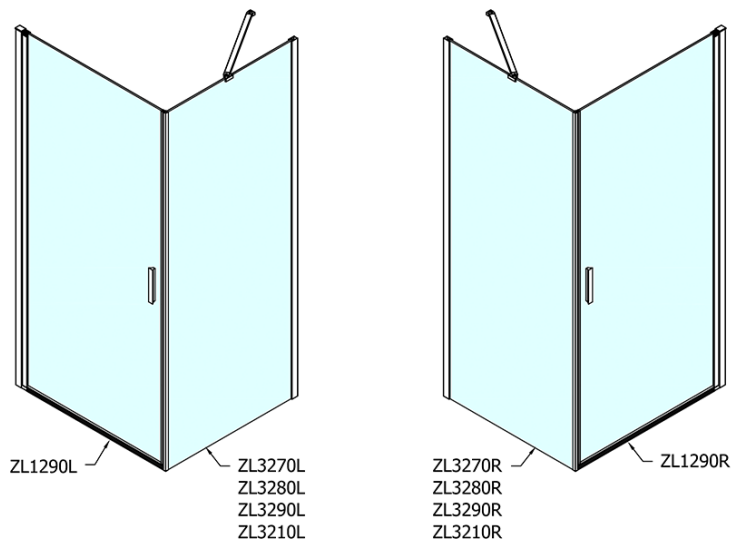

Product list

Order code: **ZL1290ZL3280**

Zoom Line Rectangular screen 900x800mm L/R variant

	B
ZL1290-ZL3270	670-690
ZL1290-ZL3280	770-790
ZL1290-ZL3290	870-890
ZL1290-ZL3210	970-990