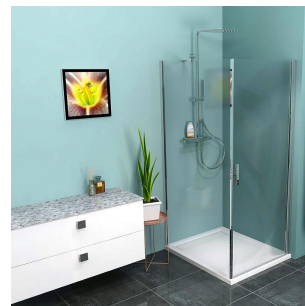

# Product list

Order code: **ZL1280ZL3210**

**Zoom Line Rectangular screen 800x1000mm L/R variant**

	B
ZL1280-ZL3270	670-690
ZL1280-ZL3280	770-790
ZL1280-ZL3290	870-890
ZL1280-ZL3210	970-990