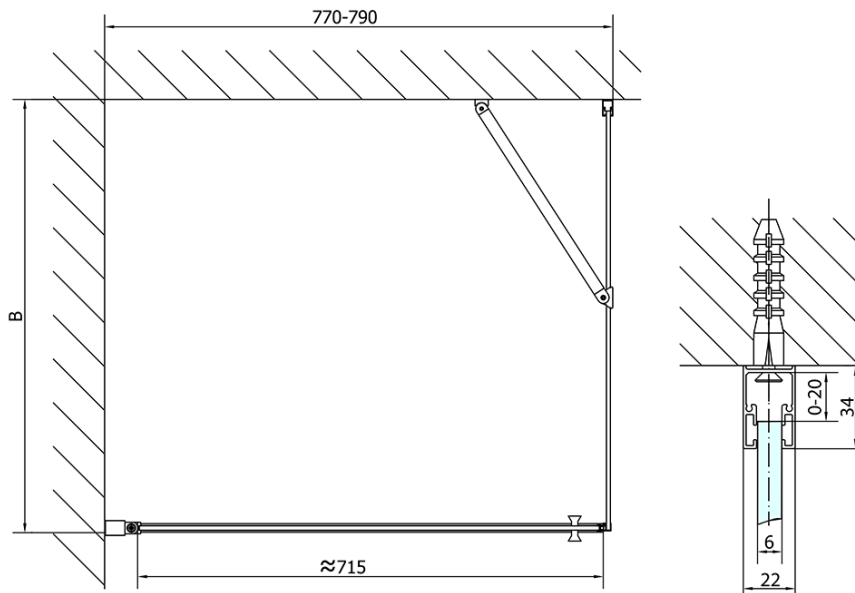

# Product list

Order code: **ZL1280ZL3210**

**Zoom Line Rectangular screen 800x1000mm L/R variant**

	B
ZL1280-ZL3270	670-690
ZL1280-ZL3280	770-790
ZL1280-ZL3290	870-890
ZL1280-ZL3210	970-990