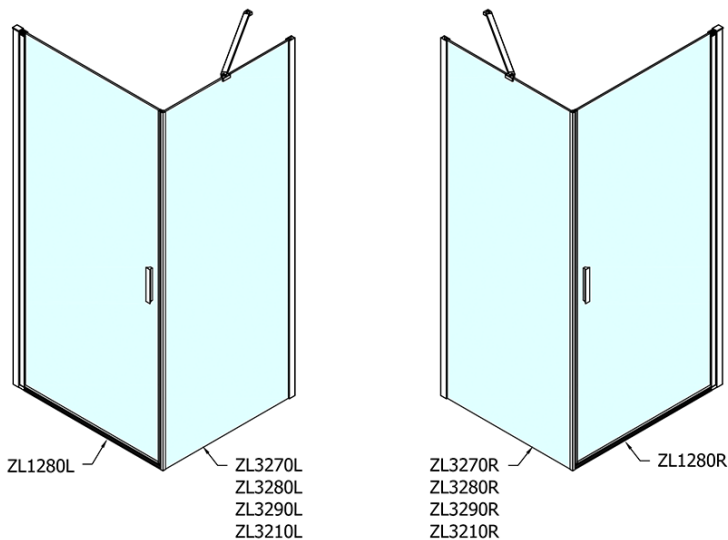

# Product list

Order code: **ZL1280ZL3210**

**Zoom Line Rectangular screen 800x1000mm L/R variant**

	B
ZL1280-ZL3270	670-690
ZL1280-ZL3280	770-790
ZL1280-ZL3290	870-890
ZL1280-ZL3210	970-990