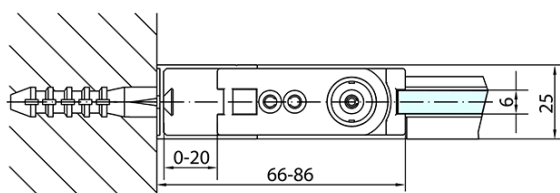

# Product list

Order code: **ZL1280ZL3210**

**Zoom Line Rectangular screen 800x1000mm L/R variant**

	B
ZL1280-ZL3270	670-690
ZL1280-ZL3280	770-790
ZL1280-ZL3290	870-890
ZL1280-ZL3210	970-990