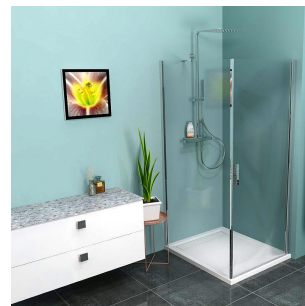

Product list

Order code: **ZL1280ZL3290**

Zoom Line Rectangular screen 800x900mm L/R variant

	B
ZL1280-ZL3270	670-690
ZL1280-ZL3280	770-790
ZL1280-ZL3290	870-890
ZL1280-ZL3210	970-990