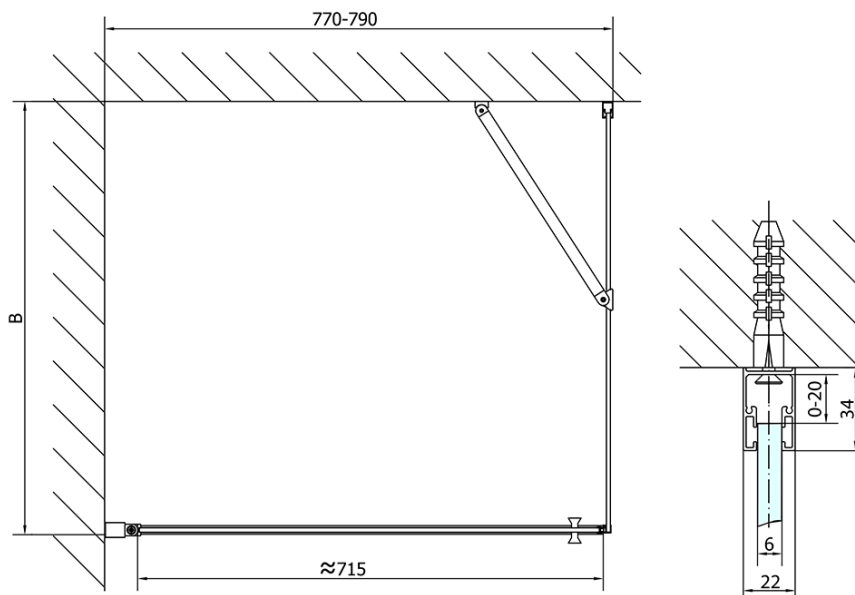

Product list

Order code: **ZL1280ZL3290**

Zoom Line Rectangular screen 800x900mm L/R variant

	B
ZL1280-ZL3270	670-690
ZL1280-ZL3280	770-790
ZL1280-ZL3290	870-890
ZL1280-ZL3210	970-990