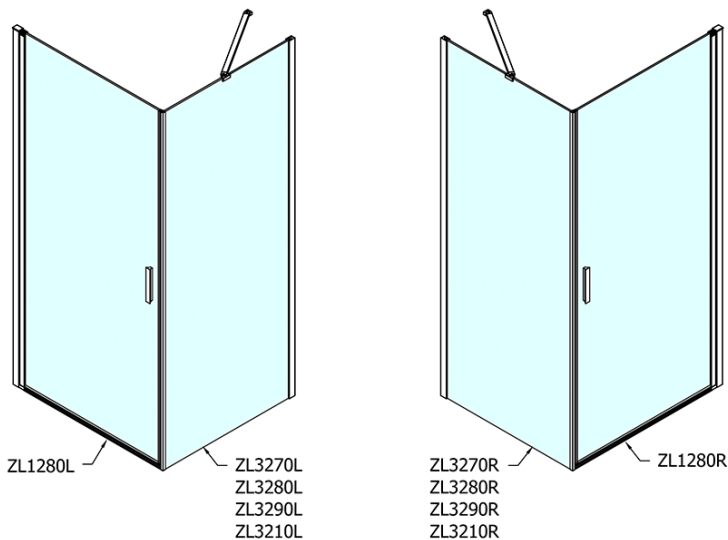

Product list

Order code: **ZL1280ZL3290**

Zoom Line Rectangular screen 800x900mm L/R variant

	B
ZL1280-ZL3270	670-690
ZL1280-ZL3280	770-790
ZL1280-ZL3290	870-890
ZL1280-ZL3210	970-990