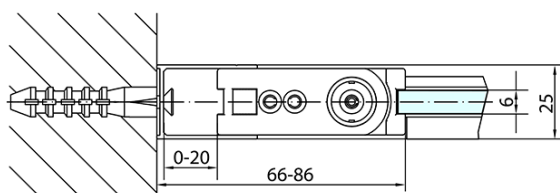

Product list

Order code: **ZL1280ZL3290**

Zoom Line Rectangular screen 800x900mm L/R variant

	B
ZL1280-ZL3270	670-690
ZL1280-ZL3280	770-790
ZL1280-ZL3290	870-890
ZL1280-ZL3210	970-990