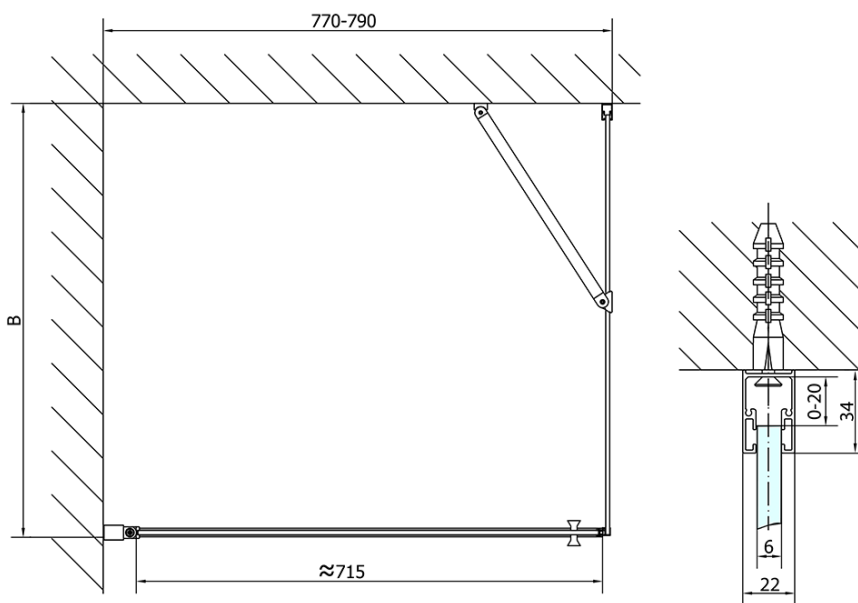

## Size

**Width:** 800 mm

**Height:** 1900 mm

**Depth:** 900 mm

## Properties

**Profile colour:** Chrome - polished aluminum

**Shape:** Rectangular shower enclosures

**Type of opening:** Single pivot door

**Opening direction:** Versatile

**Opening width:** 715 mm

**Glass colour:** TRANSPARENT glass

**Glass finish:** Antidrop

**Glass thickness:** 6 mm

**Properties:** Frameless design, Opening outside and inside

**Weight / Piece:** 53.0 kg

**Packaging:** 2 Piece

**Warranty:** 2 years

Technical sheet

	B
ZL1280-ZL3270	670-690
ZL1280-ZL3280	770-790
ZL1280-ZL3290	870-890
ZL1280-ZL3210	970-990