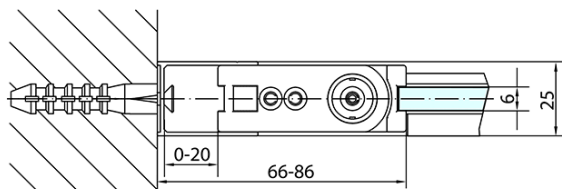

## Size

**Width:** 800 mm

**Height:** 1900 mm

**Depth:** 900 mm

## Properties

**Profile colour:** Chrome - polished aluminum

**Shape:** Rectangular shower enclosures

**Type of opening:** Single pivot door

**Opening direction:** Versatile

**Opening width:** 715 mm

**Glass colour:** TRANSPARENT glass

**Glass finish:** Antidrop

**Glass thickness:** 6 mm

**Properties:** Frameless design, Opening outside and inside

**Weight / Piece:** 53.0 kg

**Packaging:** 2 Piece

**Warranty:** 2 years

Technical sheet

	B
ZL1280-ZL3270	670-690
ZL1280-ZL3280	770-790
ZL1280-ZL3290	870-890
ZL1280-ZL3210	970-990