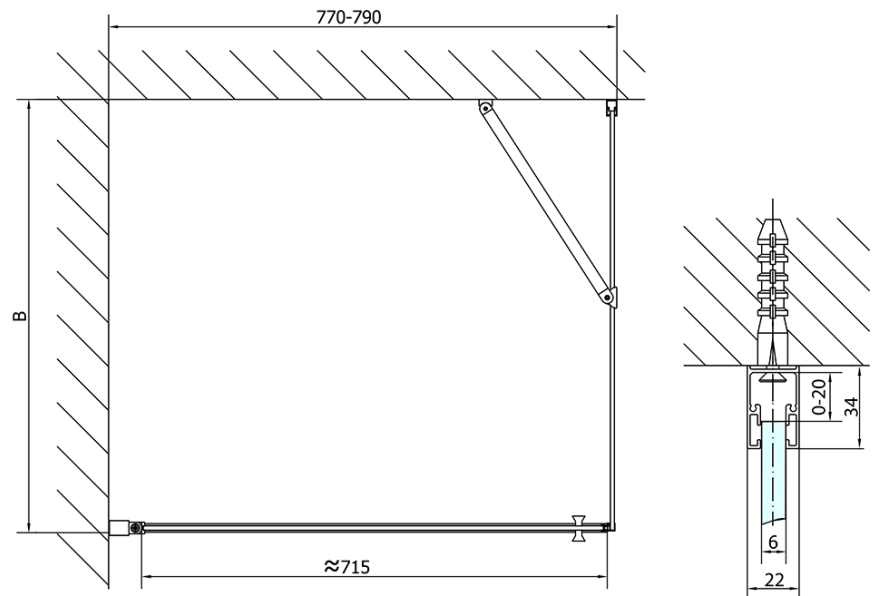

Product list

Order code: **ZL1280ZL3280**

Zoom Line Square screen 800x800mm L/R variant

	B
ZL1280-ZL3270	670-690
ZL1280-ZL3280	770-790
ZL1280-ZL3290	870-890
ZL1280-ZL3210	970-990