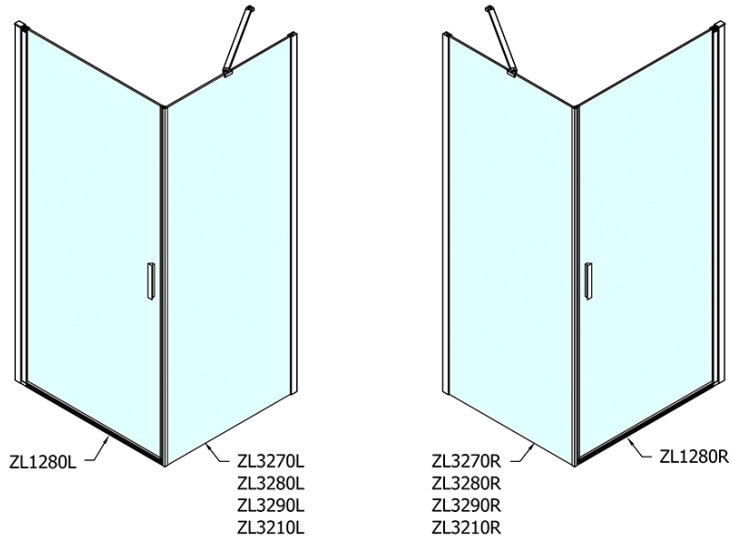

Product list

Order code: **ZL1280ZL3280**

Zoom Line Square screen 800x800mm L/R variant

	B
ZL1280-ZL3270	670-690
ZL1280-ZL3280	770-790
ZL1280-ZL3290	870-890
ZL1280-ZL3210	970-990