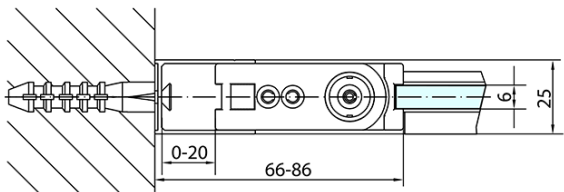

Product list

Order code: **ZL1280ZL3280**

Zoom Line Square screen 800x800mm L/R variant

	B
ZL1280-ZL3270	670-690
ZL1280-ZL3280	770-790
ZL1280-ZL3290	870-890
ZL1280-ZL3210	970-990