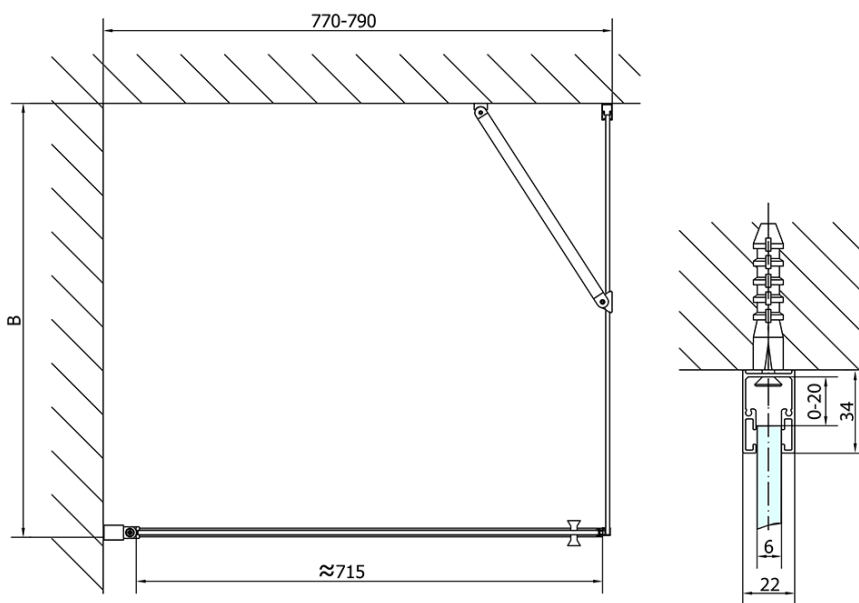

ZOOM Square screen 800x800mm L/R variant

Order code: ZL1280ZL3280

Basic information

Brand: Polysan

Series: ZOOM

Size

Width: 800 mm

Height: 1900 mm

Depth: 800 mm

Properties

Profile colour: Chrome - polished aluminum

Shape: Square shower enclosures

Type of opening: Single pivot door

Opening direction: Versatile

Opening width: 715 mm

Glass colour: TRANSPARENT glass

Glass finish: Antidrop

Glass thickness: 6 mm

Properties: Frameless design, Opening outside and inside

Weight / Piece: 50.0 kg

Packaging: 2 Piece

Warranty: 2 years

Technical sheet

| | B |
|---------------|---------|
| ZL1280-ZL3270 | 670-690 |
| ZL1280-ZL3280 | 770-790 |
| ZL1280-ZL3290 | 870-890 |
| ZL1280-ZL3210 | 970-990 |