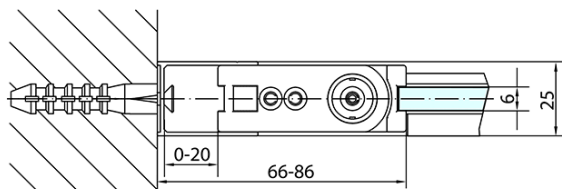

Depth: 800 mm

Properties

Profile colour: Chrome - polished aluminum

Shape: Square shower enclosures

Type of opening: Single pivot door

Opening direction: Versatile

Opening width: 715 mm

Glass colour: TRANSPARENT glass

Glass finish: Antidrop

Glass thickness: 6 mm

Properties: Frameless design, Opening outside and inside

Weight / Piece: 50.0 kg

Packaging: 2 Piece

Warranty: 2 years

Technical sheet

| | B |
|---------------|---------|
| ZL1280-ZL3270 | 670-690 |
| ZL1280-ZL3280 | 770-790 |
| ZL1280-ZL3290 | 870-890 |
| ZL1280-ZL3210 | 970-990 |