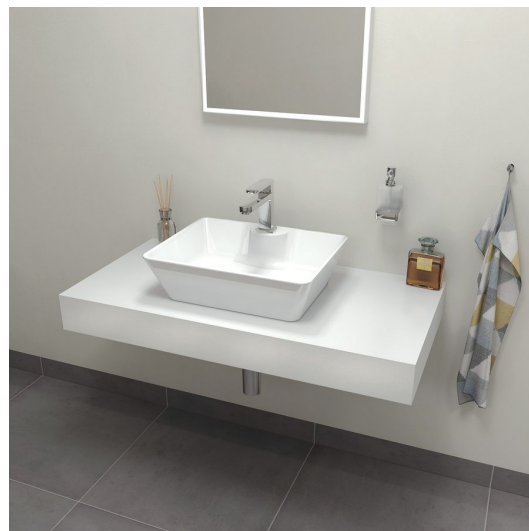

Order code: TR110C

Basic information

Brand: Sapho
Series: TAILOR

Size

Width: 1100 mm
Height: 110 mm
Depth: 500 mm

Properties

Colour options: According to the Swatch
Material: Solid Surface - Artificial stone
Installation: Wall-Hung
Type of cabinet: Countertop
Type of washbasin: Countertop washbasin
Edge type: Edge type C
Weight / Piece: 27.76 kg
Packaging: 1 Piece
Warranty: 2 years

We recommend buy

3 Piece Support bracket 305x160x32mm, galvanized steel, 1 pc (Order code: 30386)

Technical sheet