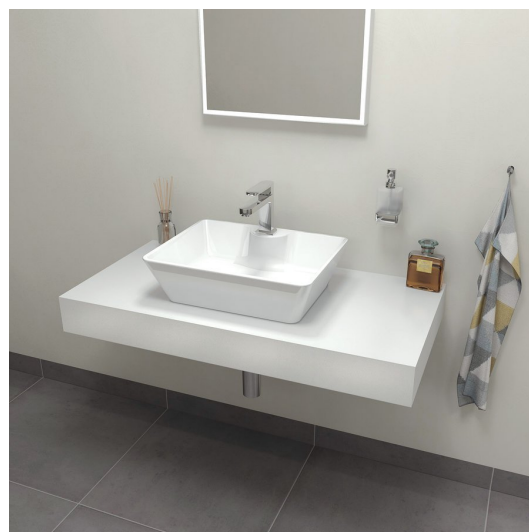

Order code: TR070C

**Size**

Width: 700 mm

Height: 110 mm

Depth: 500 mm

**Properties**

Material: Solid Surface - Artificial stone

Warranty: 2 years