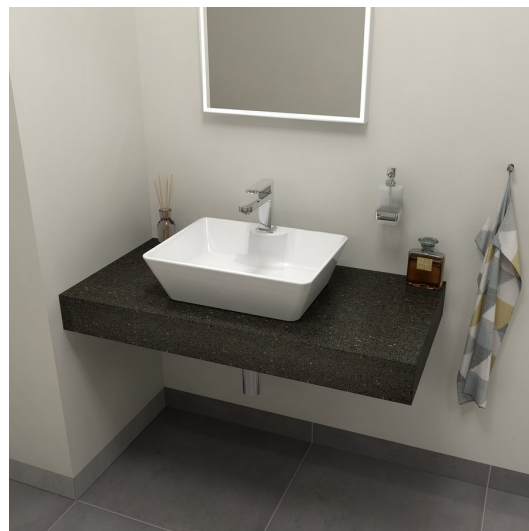

Order code: TR110R

Basic information

Brand: Sapho
Series: TAILOR

Size

Width: 1100 mm
Height: 110 mm
Depth: 500 mm

Properties

Colour options: According to the Swatch
Material: Solid Surface - Artificial stone
Installation: Wall-Hung
Type of cabinet: Countertop
Type of washbasin: Countertop washbasin
Edge type: Edge type R
Weight / Piece: 24.36 kg
Packaging: 1 Piece
Warranty: 2 years

We recommend buy

3 Piece Support bracket 305x160x32mm, galvanized steel, 1 pc (Order code: 30386)

Technical sheet