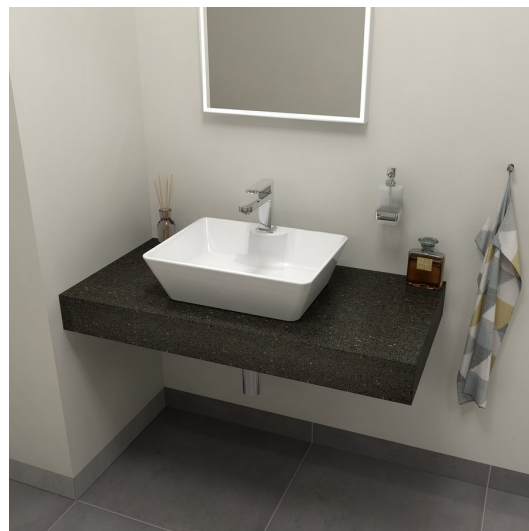

Order code: TR100R

Basic information

Brand: Sapho
Series: TAILOR

Size

Width: 1000 mm
Height: 110 mm
Depth: 500 mm

Properties

Colour options: According to the Swatch
Material: Solid Surface - Artificial stone
Installation: Wall-Hung
Type of cabinet: Countertop
Type of washbasin: Countertop washbasin
Edge type: Edge type R
Weight / Piece: 22.26 kg
Packaging: 1 Piece
Warranty: 2 years

We recommend buy

2 Piece Support bracket 305x160x32mm, galvanized steel, 1 pc (Order code: 30386)

Technical sheet