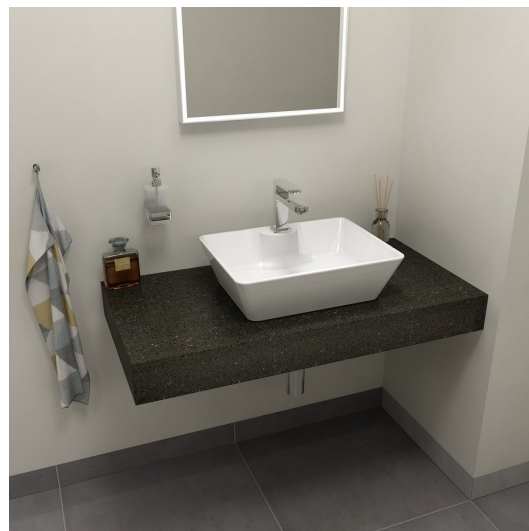

Order code: TR080L

**Basic information**

Brand: Sapho  
Series: TAILOR

**Size**

Width: 800 mm  
Height: 110 mm  
Depth: 500 mm

**Properties**

Colour options: According to the Swatch  
Material: Solid Surface - Artificial stone  
Installation: Wall-Hung  
Type of cabinet: Countertop  
Type of washbasin: Countertop washbasin  
Edge type: Edge type L  
Weight / Piece: 19.97 kg  
Packaging: 1 Piece  
Warranty: 2 years