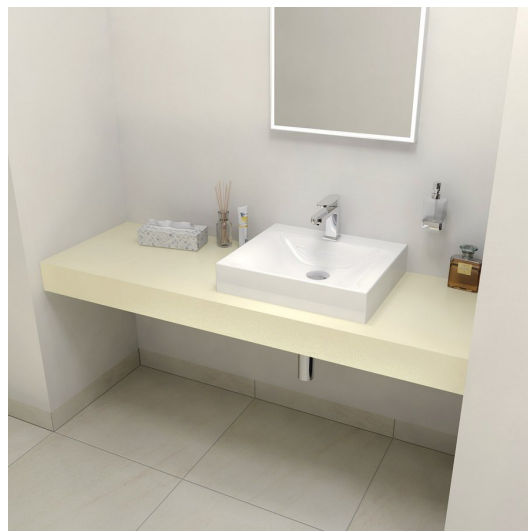

Order code: TR150F

Basic information

Brand: Sapho
Series: TAILOR

Size

Width: 1500 mm
Height: 110 mm
Depth: 500 mm

Properties

Colour options: According to the Swatch
Material: Solid Surface - Artificial stone
Installation: Wall-Hung
Type of cabinet: Countertop
Type of washbasin: Countertop washbasin
Edge type: Edge type F
Weight / Piece: 35.7 kg
Packaging: 1 Piece
Warranty: 2 years

We recommend buy

3 Piece Support bracket 305x160x32mm, galvanized steel, 1 pc (Order code: 30386)

Technical sheet