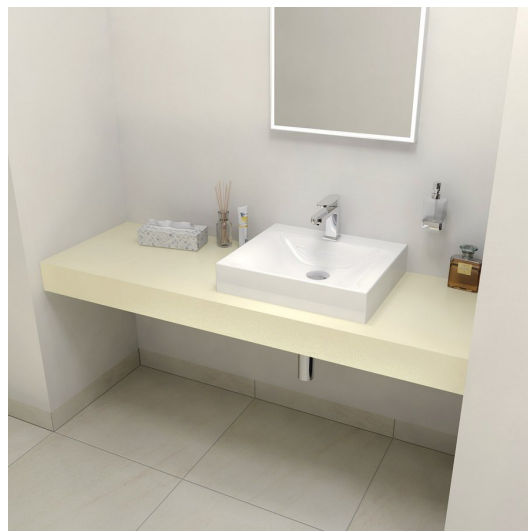

Order code: TR140F

**Basic information**

Brand: Sapho  
Series: TAILOR

**Size**

Width: 1400 mm  
Height: 110 mm  
Depth: 500 mm

**Properties**

Colour options: According to the Swatch  
Material: Solid Surface - Artificial stone  
Installation: Wall-Hung  
Type of cabinet: Countertop  
Type of washbasin: Countertop washbasin  
Edge type: Edge type F  
Weight / Piece: 33.3 kg  
Packaging: 1 Piece  
Warranty: 2 years

**We recommend buy**

3 Piece Support bracket 305x160x32mm, galvanized steel, 1 pc (Order code: 30386)