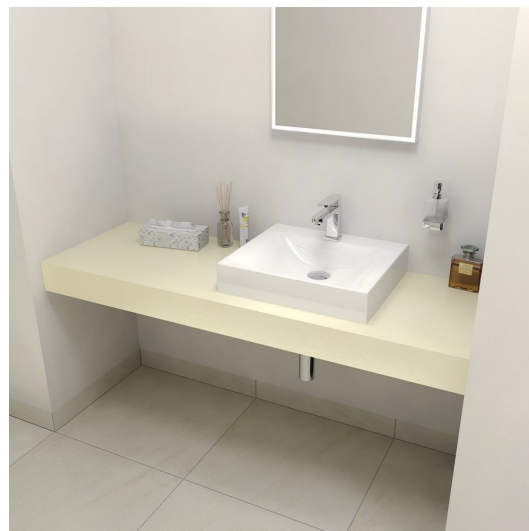

Order code: TR130F

Basic information

Brand: Sapho
Series: TAILOR

Size

Width: 1300 mm
Height: 110 mm
Depth: 500 mm

Properties

Colour options: According to the Swatch
Material: Solid Surface - Artificial stone
Installation: Wall-Hung
Type of cabinet: Countertop
Type of washbasin: Countertop washbasin
Edge type: Edge type F
Weight / Piece: 30.91 kg
Packaging: 1 Piece
Warranty: 2 years

We recommend buy

3 Piece Support bracket 305x160x32mm, galvanized steel, 1 pc (Order code: 30386)

Technical sheet