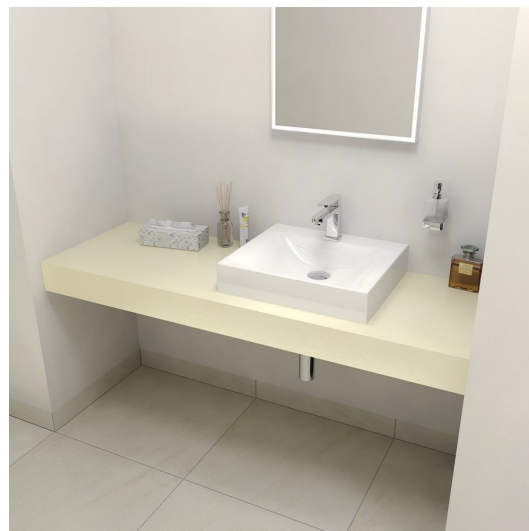

Order code: TR120F

Basic information

Brand: Sapho
Series: TAILOR

Size

Width: 1200 mm
Height: 110 mm
Depth: 500 mm

Properties

Colour options: According to the Swatch
Material: Solid Surface - Artificial stone
Installation: Wall-Hung
Type of cabinet: Countertop
Type of washbasin: Countertop washbasin
Edge type: Edge type F
Weight / Piece: 28.52 kg
Packaging: 1 Piece
Warranty: 2 years

We recommend buy

3 Piece Support bracket 305x160x32mm, galvanized steel, 1 pc (Order code: 30386)

Technical sheet