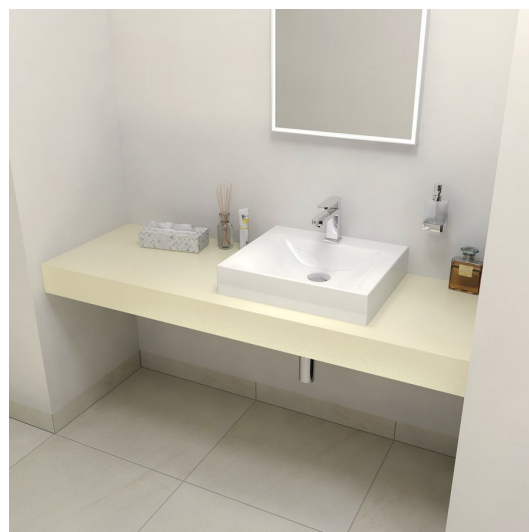

Order code: TR120F

Size

Width: 1200 mm

Height: 110 mm

Depth: 500 mm

Properties

Material: Solid Surface - Artificial stone

Warranty: 2 years