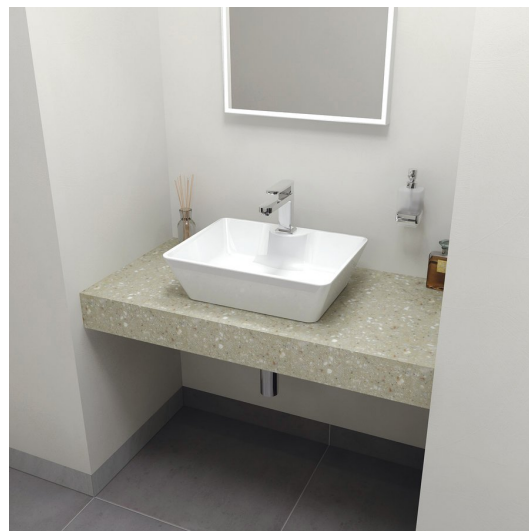

Order code: TR110F

## Size

Width: 1100 mm  
Height: 110 mm  
Depth: 500 mm

## Properties

Colour options: According to the Swatch  
Material: Solid Surface - Artificial stone  
Installation: Wall-Hung  
Type of cabinet: Countertop  
Type of washbasin: Countertop washbasin  
Edge type: Edge type F  
Weight / Piece: 26.12 kg  
Packaging: 1 Piece  
Warranty: 2 years