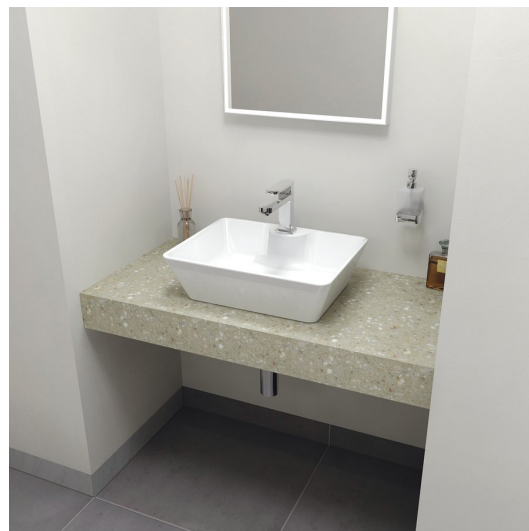

Order code: TR080F

Basic information

Brand: Sapho
Series: TAILOR

Size

Width: 800 mm
Height: 110 mm
Depth: 500 mm

Properties

Colour options: According to the Swatch
Material: Solid Surface - Artificial stone
Installation: Wall-Hung
Type of cabinet: Countertop
Type of washbasin: Countertop washbasin
Edge type: Edge type F
Weight / Piece: 13.9 kg
Packaging: 1 Piece
Warranty: 2 years

We recommend buy

2 Piece Support bracket 305x160x32mm, galvanized steel, 1 pc (Order code: 30386)

Technical sheet