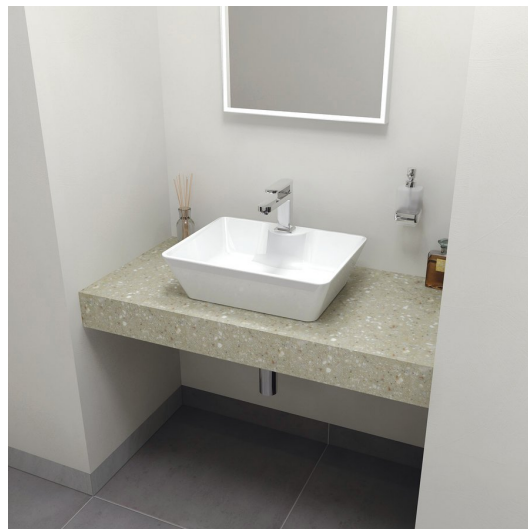

Order code: TR080F

Size

Width: 800 mm

Height: 110 mm

Depth: 500 mm

Properties

Material: Solid Surface - Artificial stone

Warranty: 2 years