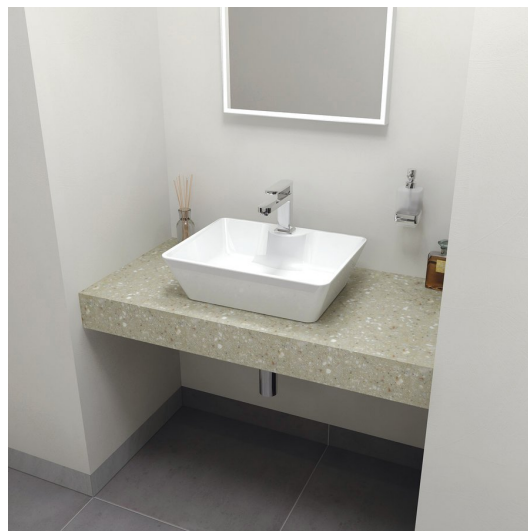

## Size

**Width:** 700 mm  
**Height:** 110 mm  
**Depth:** 500 mm

## Properties

**Colour options:** According to the Swatch  
**Material:** Solid Surface - Artificial stone  
**Installation:** Wall-Hung  
**Type of cabinet:** Countertop  
**Type of washbasin:** Countertop washbasin  
**Edge type:** Edge type F  
**Weight / Piece:** 12.14 kg  
**Packaging:** 1 Piece  
**Warranty:** 2 years