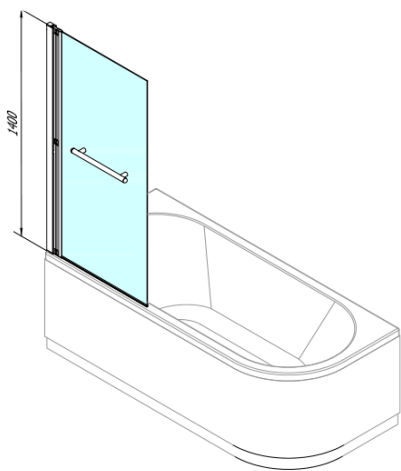

Technical sheet

72915L