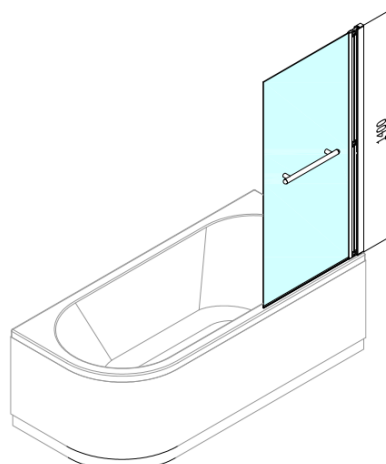

Technical sheet

72915R