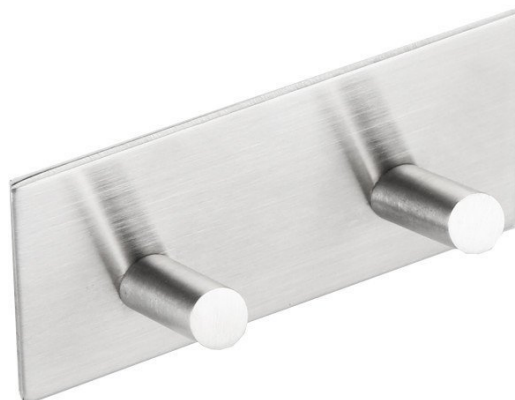

Double Hook adhesive, stainless steel matt

Order code: 31202

Basic information

Brand: Sapho

Size

Width: 90 mm

Height: 45 mm

Depth: 25 mm

Properties

Colour: Stainless steel matt

Material: Stainless steel

Shape: Square

Type: Hook

Installation: Sticking

Weight / Piece: 0.119 kg

Packaging: 1 Piece

Warranty: 2 years