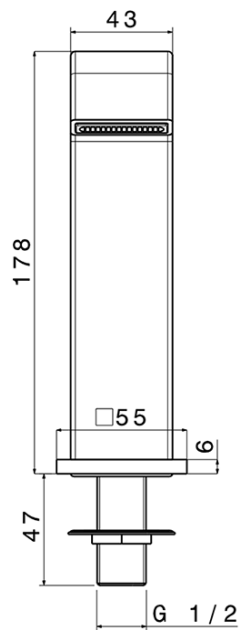

## Deck-Mounted Bath Spout, Width 43mm, Cascade, Chrome

**Order code:** B02

**Size**

Width: 55 mm  
 Height: 178 mm  
 Depth: 147 mm

**Properties**

Colour: Chrome  
 Material: Brass  
 Warranty: 2 years

### Technical sheet

Installation hole