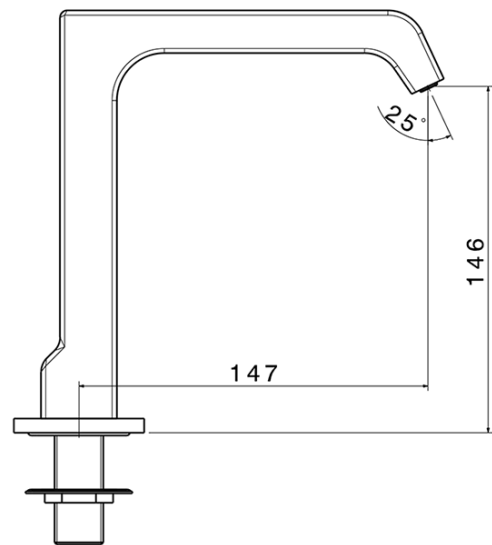

## Deck-Mounted Bath Spout, Width 43mm, Cascade, Chrome

**Order code:** B02

**Size**

Width: 55 mm  
 Height: 178 mm  
 Depth: 147 mm

**Properties**

Colour: Chrome  
 Material: Brass  
 Warranty: 2 years

### Technical sheet

Installation hole