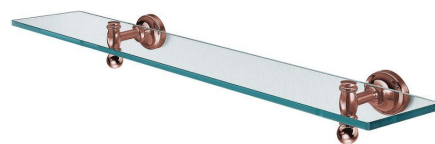

Order code: PE0187

Basic information

Brand: Sapho

Series: PERLA

Size

Length: 600 mm

Width: 600 mm

Height: 79 mm

Depth: 170 mm

Properties

Colour: Pink gold

Material: Brass, Glass

Shape: Retro

Type: Shelf

Installation: Drilling

Weight / Piece: 1.8 kg

Packaging: 1 Piece

Warranty: 5 years