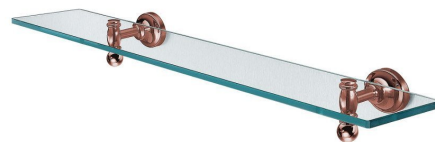

PERLA Glass Shelf, pink gold

Order code: PE0187

Size

Length: 600 mm

Width: 600 mm

Height: 79 mm

Depth: 170 mm

Properties

Colour: Pink gold

Material: Brass, Glass

Warranty: 5 years

Technical sheet