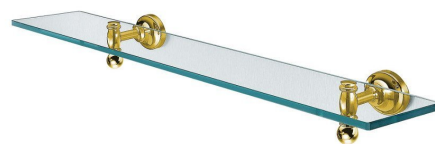

Order code: PE0185

Basic information

Brand: Sapho

Series: PERLA

Size

Length: 600 mm

Width: 600 mm

Height: 79 mm

Depth: 170 mm

Properties

Colour: Gold

Material: Brass, Glass

Shape: Retro

Type: Shelf

Installation: Drilling

Weight / Piece: 1.8 kg

Packaging: 1 Piece

Warranty: 5 years