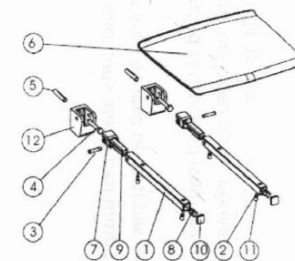

Technical sheet

Pos	No. articolo	quant.	Materiale
1	00428Z00F	2	INCK
2	00438F00F	4	INCK A2
3	00808Z00F	2	INCK
4	00818F00F	4	PNL
5	0961A000G	1	AMg307 F27
6	1290K**F	1	ABS
7	1292K**F	2	PNL
8	1293K**F	2	PNL
9	1294K**F	2	PNL
10	1296K**F	2	ABS
11	1297K**F	4	ABS
12	1970K**G	2	AMg305