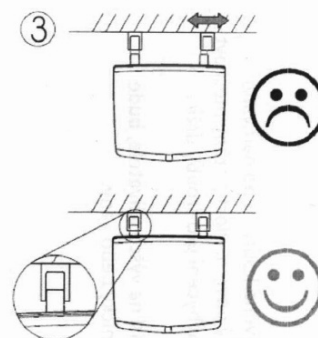

Technical sheet

Pos	No. articolo	quant.	Materiale
1	00428Z00F	2	INCK
2	00438F00F	4	INCK A2
3	00808Z00F	2	INCK
4	00818F00F	4	PNL
5	0961A000G	1	AMg307 F27
6	1290K**F	1	ABS
7	1292K**F	2	PNL
8	1293K**F	2	PNL
9	1294K**F	2	PNL
10	1296K**F	2	ABS
11	1297K**F	4	ABS
12	1970K**G	2	AMg305