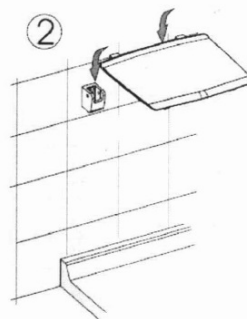

Technical sheet

Pos	No. articolo	quant.	Materiale
1	00428Z00F	2	INCK
2	00438F00F	4	INCK A2
3	00808Z00F	2	INCK
4	00818F00F	4	PNL
5	0961A000G	1	AMg307 F27
6	1290K**F	1	ABS
7	1292K**F	2	PNL
8	1293K**F	2	PNL
9	1294K**F	2	PNL
10	1296K**F	2	ABS
11	1297K**F	4	ABS
12	1970K**G	2	AMg305