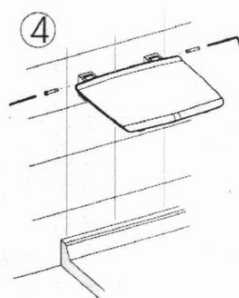

Technical sheet

Pos	No. articolo	quant.	Materiale
1	00428Z00F	2	INCK
2	00438F00F	4	INCK A2
3	00808Z00F	2	INCK
4	00818F00F	4	PNL
5	0961A000G	1	AMg307 F27
6	1290K**F	1	ABS
7	1292K**F	2	PNL
8	1293K**F	2	PNL
9	1294K**F	2	PNL
10	1296K**F	2	ABS
11	1297K**F	4	ABS
12	1970K**G	2	AMg305