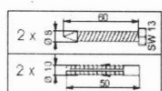

Technical sheet

Pos	No. articolo	quant.	Materiale
1	00428Z00F	2	INCK
2	00438F00F	4	INCK A2
3	00808Z00F	2	INCK
4	00818F00F	4	PNL
5	0961A000G	1	AMg307 F27
6	1290K**F	1	ABS
7	1292K**F	2	PNL
8	1293K**F	2	PNL
9	1294K**F	2	PNL
10	1296K**F	2	ABS
11	1297K**F	4	ABS
12	1970K**G	2	AMg305