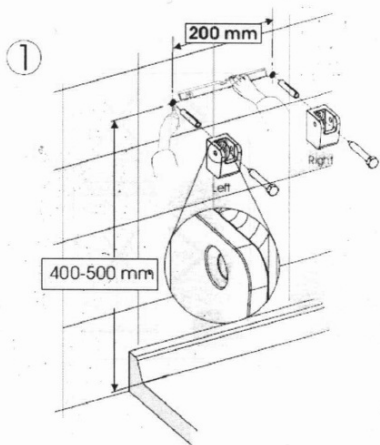

Technical sheet

Pos	No. articolo	quant.	Materiale
1	00428Z00F	2	INCK
2	00438F00F	4	INCK A2
3	00808Z00F	2	INCK
4	00818F00F	4	PNL
5	0961A000G	1	AMg307 F27
6	1290K**F	1	ABS
7	1292K**F	2	PNL
8	1293K**F	2	PNL
9	1294K**F	2	PNL
10	1296K**F	2	ABS
11	1297K**F	4	ABS
12	1970K**G	2	AMg305