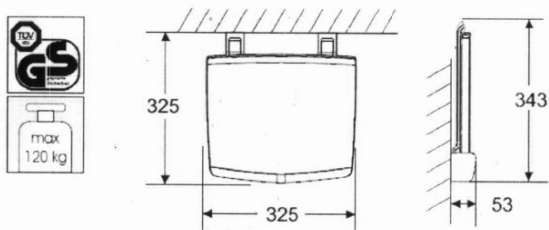

Technical sheet

Pos	No. articolo	quant.	Materiale
1	00428Z00F	2	INCK
2	00438F00F	4	INCK A2
3	00808Z00F	2	INCK
4	00818F00F	4	PNL
5	0961A000G	1	AMg307 F27
6	1290K**F	1	ABS
7	1292K**F	2	PNL
8	1293K**F	2	PNL
9	1294K**F	2	PNL
10	1296K**F	2	ABS
11	1297K**F	4	ABS
12	1970K**G	2	AMg305