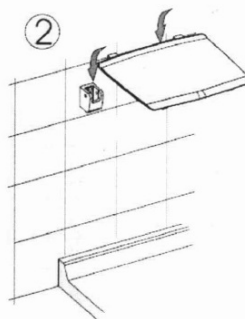

GELCO folding shower seat 32,5x32,5cm, dark grey

Order code: GS120G

Basic information

Brand: Gelco

Size

Width: 325 mm

Depth: 325 mm

Properties

Colour: Grey

Type: Shower seat / Bathroom stool

Installation: Drilling

Load capacity: 120 kg

Weight / Piece: 3.5 kg

Packaging: 1 Piece

Warranty: 2 years

Technical sheet