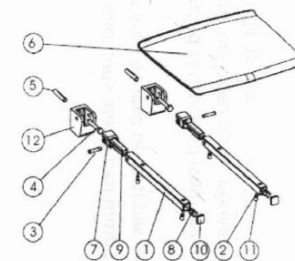

GELCO folding shower seat 32,5x32,5cm, dark grey

Order code: GS120G

Basic information

Brand: Gelco

Size

Width: 325 mm

Depth: 325 mm

Properties

Colour: Grey

Type: Shower seat / Bathroom stool

Installation: Drilling

Load capacity: 120 kg

Weight / Piece: 3.5 kg

Packaging: 1 Piece

Warranty: 2 years

Technical sheet