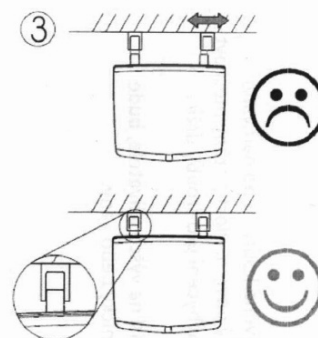

GELCO folding shower seat 32,5x32,5cm, dark grey

Order code: GS120G

Basic information

Brand: Gelco

Size

Width: 325 mm

Depth: 325 mm

Properties

Colour: Grey

Type: Shower seat / Bathroom stool

Installation: Drilling

Load capacity: 120 kg

Weight / Piece: 3.5 kg

Packaging: 1 Piece

Warranty: 2 years

Technical sheet