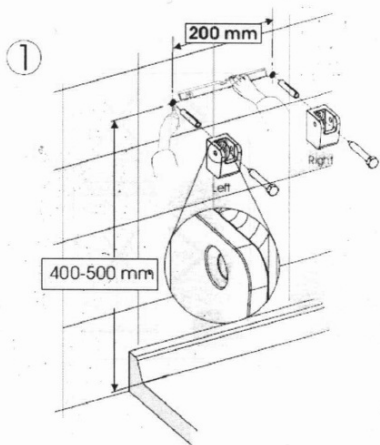

GELCO folding shower seat 32,5x32,5cm, dark grey

Order code: GS120G

Basic information

Brand: Gelco

Size

Width: 325 mm

Depth: 325 mm

Properties

Colour: Grey

Type: Shower seat / Bathroom stool

Installation: Drilling

Load capacity: 120 kg

Weight / Piece: 3.5 kg

Packaging: 1 Piece

Warranty: 2 years

Technical sheet