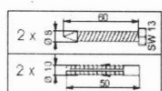

GELCO folding shower seat 32,5x32,5cm, dark grey

Order code: GS120G

Basic information

Brand: Gelco

Size

Width: 325 mm

Depth: 325 mm

Properties

Colour: Grey

Type: Shower seat / Bathroom stool

Installation: Drilling

Load capacity: 120 kg

Weight / Piece: 3.5 kg

Packaging: 1 Piece

Warranty: 2 years

Technical sheet