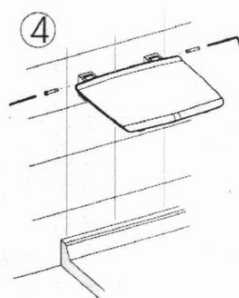

GELCO folding shower seat 32,5x32,5cm, dark grey

Order code: GS120G

Basic information

Brand: Gelco

Size

Width: 325 mm

Depth: 325 mm

Properties

Colour: Grey

Type: Shower seat / Bathroom stool

Installation: Drilling

Load capacity: 120 kg

Weight / Piece: 3.5 kg

Packaging: 1 Piece

Warranty: 2 years

Technical sheet