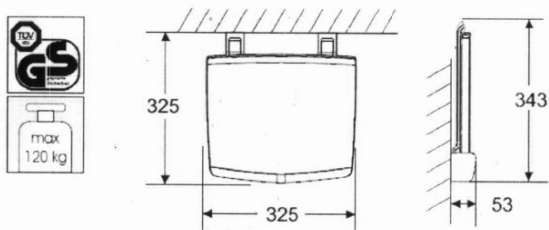

GELCO folding shower seat 32,5x32,5cm, dark grey

Order code: GS120G

Basic information

Brand: Gelco

Size

Width: 325 mm

Depth: 325 mm

Properties

Colour: Grey

Type: Shower seat / Bathroom stool

Installation: Drilling

Load capacity: 120 kg

Weight / Piece: 3.5 kg

Packaging: 1 Piece

Warranty: 2 years

Technical sheet