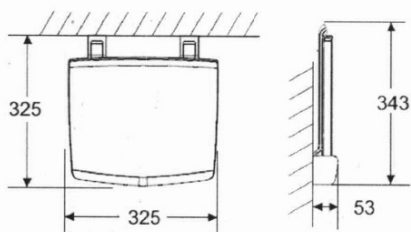

GELCO folding shower seat 32,5x32,5cm, dark grey

Order code: GS120G

Size

Width: 325 mm

Depth: 325 mm

Properties

Colour: Grey

Warranty: 2 years

Technical sheet

Rif.	No. articolo	quant.	Materiale
1	0048300P	2	INOX
2	0048300F	4	INOX K2
3	0086300F	2	INOX
4	00618108F	4	PA6
5	00618100G	1	ANAGEST F27
6	129303**	1	ABS
7	129203**	2	PA6
8	129303**	2	PA6
9	129403**	2	PA6
10	129603**	2	ABS
11	129703**	4	ABS
12	197001**G	2	ANAGEST