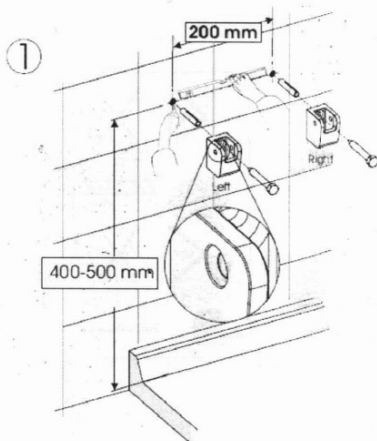

GELCO folding shower seat 32,5x32,5cm, dark grey

Order code: GS120G

Size

Width: 325 mm

Depth: 325 mm

Properties

Colour: Grey

Warranty: 2 years

Technical sheet

Rif.	No. articolo	quant.	Materiale
1	0048300P	2	INOX
2	0048300F	4	INOX K2
3	0086300F	2	INOX
4	00618108F	4	PA6
5	00618100G	1	ANAGEST F27
6	129303**	1	ABS
7	129203**	2	PA6
8	129303**	2	PA6
9	129403**	2	PA6
10	129603**	2	ABS
11	129703**	4	ABS
12	197001**G	2	ANAGEST