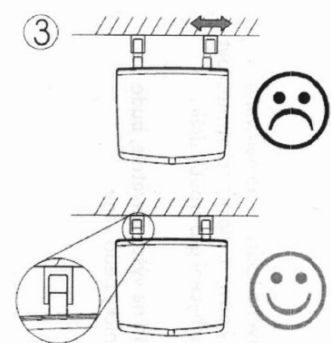

GELCO folding shower seat 32,5x32,5cm, dark grey

Order code: GS120G

Size

Width: 325 mm

Depth: 325 mm

Properties

Colour: Grey

Warranty: 2 years

Technical sheet

Rif.	No. articolo	quant.	Materiale
1	0048300P	2	INOX
2	0048300F	4	INOX K2
3	0086300F	2	INOX
4	00618108F	4	PA6
5	00618100G	1	ANAGEST F27
6	129303**	1	ABS
7	129203**	2	PA6
8	129303**	2	PA6
9	129403**	2	PA6
10	129603**	2	ABS
11	129703**	4	ABS
12	197001**G	2	ANAGEST