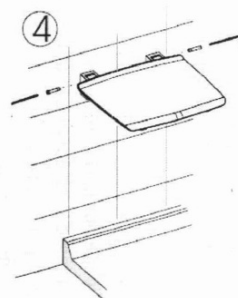

GELCO folding shower seat 32,5x32,5cm, dark grey

Order code: GS120G

Size

Width: 325 mm

Depth: 325 mm

Properties

Colour: Grey

Warranty: 2 years

Technical sheet

Rif.	No. articolo	quant.	Materiale
1	0048300P	2	INOX
2	0048300F	4	INOX K2
3	0086300F	2	INOX
4	00618108F	4	PA6
5	00618100G	1	ANAGEST F27
6	129303**	1	ABS
7	129203**	2	PA6
8	129303**	2	PA6
9	129403**	2	PA6
10	129603**	2	ABS
11	129703**	4	ABS
12	197001**G	2	ANAGEST