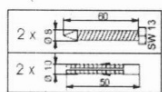

GELCO folding shower seat 32,5x32,5cm, dark grey

Order code: GS120G

Size

Width: 325 mm

Depth: 325 mm

Properties

Colour: Grey

Warranty: 2 years

Technical sheet

Rif.	No. articolo	quant.	Materiale
1	0048300P	2	INOX
2	0048300F	4	INOX K2
3	0086300F	2	INOX
4	00618108F	4	PA6
5	00618100G	1	ANAGEST F27
6	129303**	1	ABS
7	129203**	2	PA6
8	129303**	2	PA6
9	129403**	2	PA6
10	129603**	2	ABS
11	129703**	4	ABS
12	197001**G	2	ANAGEST