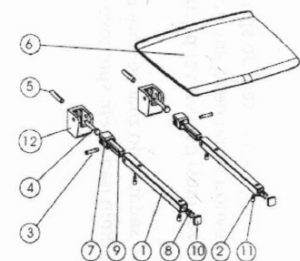

GELCO folding shower seat 32,5x32,5cm, dark grey

Order code: GS120G

Size

Width: 325 mm

Depth: 325 mm

Properties

Colour: Grey

Warranty: 2 years

Technical sheet

Rif.	No. articolo	quant.	Materiale
1	0048300P	2	INOX
2	0048300F	4	INOX K2
3	0086300F	2	INOX
4	00618108F	4	PA6
5	00618100G	1	ANAGEST F27
6	129303**	1	ABS
7	129203**	2	PA6
8	129303**	2	PA6
9	129403**	2	PA6
10	129603**	2	ABS
11	129703**	4	ABS
12	197001**G	2	ANAGEST