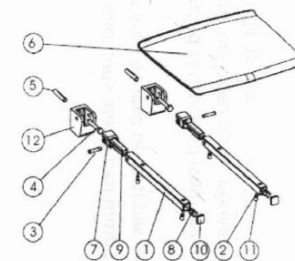

Technical sheet

Pos	No. articolo	quant.	Materiale
1	00428Z00F	2	INCK
2	00438F00F	4	INCK A2
3	00808Z00F	2	INCK
4	00818F00F	4	PA6
5	0961A000G	1	AMg307 F27
6	1290K**F	1	ABS
7	1292K**F	2	PA6
8	1293K**F	2	PA6
9	1294K**F	2	PA6
10	1296K**F	2	ABS
11	1297K**F	4	ABS
12	1970K**G	2	AMg305