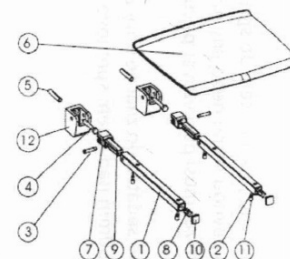

Technical sheet

Pos	No. articolo	quant.	Materiale
1	00428Z00F	2	INCK
2	00438F00F	4	INCK A2
3	00808Z00F	2	INCK
4	00818F00F	4	PNL
5	0961A000G	1	AMg307 F27
6	1290K**F	1	ABS
7	1292K**F	2	PNL
8	1293K**F	2	PNL
9	1294K**F	2	PNL
10	1296K**F	2	ABS
11	1297K**F	4	ABS
12	1970K**G	2	AMg305