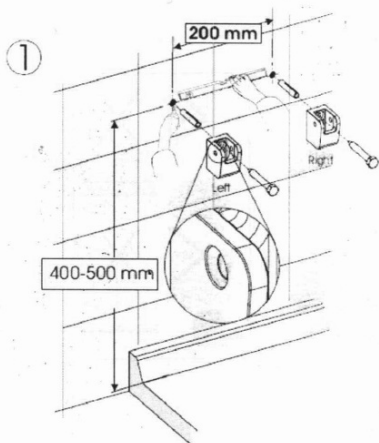

Technical sheet

Pos	No. articolo	quant.	Materiale
1	00428Z00F	2	INCK
2	00438F00F	4	INCK A2
3	00808Z00F	2	INCK
4	00818F00F	4	PNL
5	0961A000G	1	AMg307 F27
6	1290K**F	1	ABS
7	1292K**F	2	PNL
8	1293K**F	2	PNL
9	1294K**F	2	PNL
10	1296K**F	2	ABS
11	1297K**F	4	ABS
12	1970K**G	2	AMg305