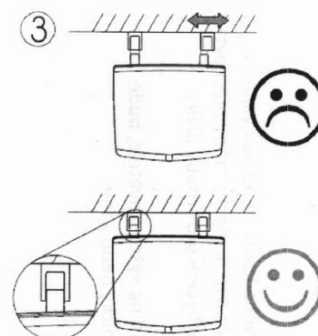

Technical sheet

Pos	No. articolo	quant.	Materiale
1	00428Z00F	2	INCK
2	00438F00F	4	INCK A2
3	00808Z00F	2	INCK
4	00818F00F	4	PNL
5	0961A000G	1	AMg307 F27
6	1290K**F	1	ABS
7	1292K**F	2	PNL
8	1293K**F	2	PNL
9	1294K**F	2	PNL
10	1296K**F	2	ABS
11	1297K**F	4	ABS
12	1970K**G	2	AMg305