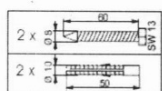

Technical sheet

Pos	No. articolo	quant.	Materiac
1	00428Z00F	2	INCK
2	00438F00F	4	INCK A2
3	00808Z00F	2	INCK
4	00818F00F	4	PNL
5	0961A00G	1	AMg307 F27
6	1290K**F	1	ABS
7	1292G**F	2	PNL
8	1293G**F	2	PNL
9	1294G**F	2	PNL
10	1296K**F	2	ABS
11	1297K**F	4	ABS
12	1970K**G	2	AMg305