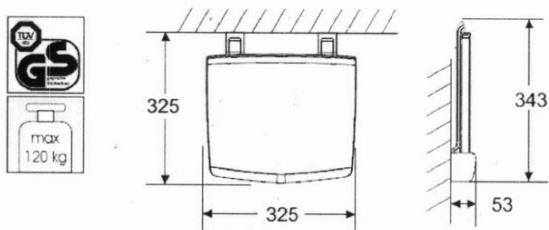

Technical sheet

Pos	No. articolo	quant.	Materiac
1	00428Z00F	2	INCK
2	00438F00F	4	INCK A2
3	00808Z00F	2	INCK
4	00818F00F	4	PNL
5	0961A00G	1	AMg307 F27
6	1290K**F	1	ABS
7	1292G**F	2	PNL
8	1293G**F	2	PNL
9	1294G**F	2	PNL
10	1296K**F	2	ABS
11	1297K**F	4	ABS
12	1970K**G	2	AMg305