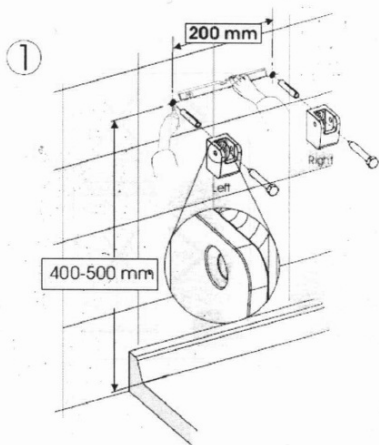

Technical sheet

Pos	No. articolo	quant.	Materiac
1	00428Z00F	2	INCK
2	00438F00F	4	INCK A2
3	00808Z00F	2	INCK
4	00818F00F	4	PNL
5	0961A00G	1	AMg307 F27
6	1290K**F	1	ABS
7	1292G**F	2	PNL
8	1293G**F	2	PNL
9	1294G**F	2	PNL
10	1296K**F	2	ABS
11	1297K**F	4	ABS
12	1970K**G	2	AMg305