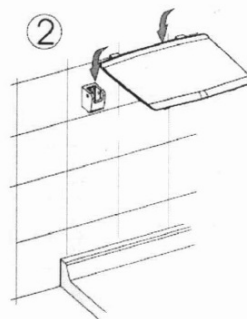

Technical sheet

Pos	No. articolo	quant.	Materiac
1	00428Z00F	2	INCK
2	00438F00F	4	INCK A2
3	00808Z00F	2	INCK
4	00818F00F	4	PNL
5	0961A00G	1	AMg307 F27
6	1290K**F	1	ABS
7	1292G**F	2	PNL
8	1293G**F	2	PNL
9	1294G**F	2	PNL
10	1296K**F	2	ABS
11	1297K**F	4	ABS
12	1970K**G	2	AMg305