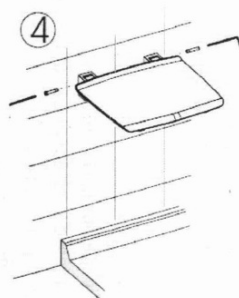

Technical sheet

Pos	No. articolo	quant.	Materiac
1	00428Z00F	2	INCK
2	00438F00F	4	INCK A2
3	00808Z00F	2	INCK
4	00818F00F	4	PNL
5	0961A00G	1	AMg307 F27
6	1290K**F	1	ABS
7	1292G**F	2	PNL
8	1293G**F	2	PNL
9	1294G**F	2	PNL
10	1296K**F	2	ABS
11	1297K**F	4	ABS
12	1970K**G	2	AMg305