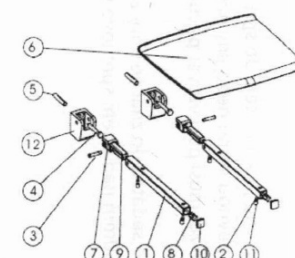

Technical sheet

Pos	No. articolo	quant.	Materiac
1	00428Z00F	2	INCK
2	00438F00F	4	INCK A2
3	00808Z00F	2	INCK
4	00818F00F	4	PNL
5	0961A00G	1	AMg307 F27
6	1290K**F	1	ABS
7	1292G**F	2	PNL
8	1293G**F	2	PNL
9	1294G**F	2	PNL
10	1296K**F	2	ABS
11	1297K**F	4	ABS
12	1970K**G	2	AMg305