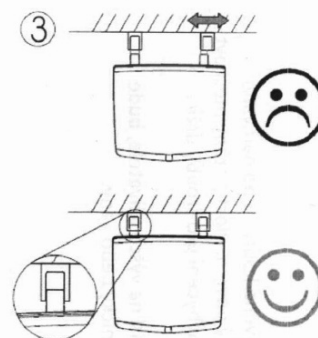

Technical sheet

Pos	No. articolo	quant.	Materiac
1	00428Z00F	2	INCK
2	00438F00F	4	INCK A2
3	00808Z00F	2	INCK
4	00818F00F	4	PNL
5	0961A00G	1	AMg307 F27
6	1290K**F	1	ABS
7	1292G**F	2	PNL
8	1293G**F	2	PNL
9	1294G**F	2	PNL
10	1296K**F	2	ABS
11	1297K**F	4	ABS
12	1970K**G	2	AMg305