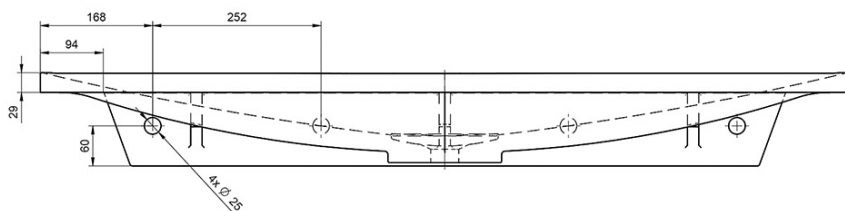

Technical sheet