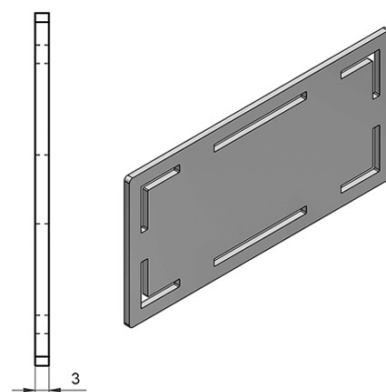

Technical sheet