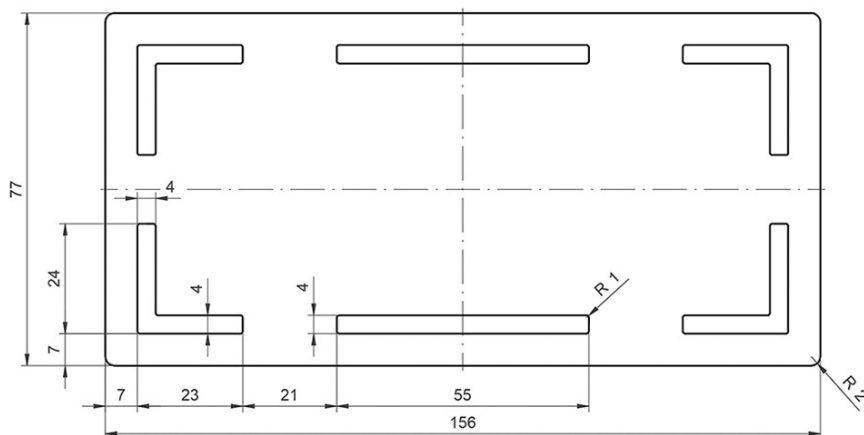

Technical sheet