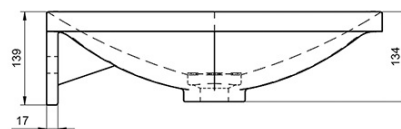

Technical sheet