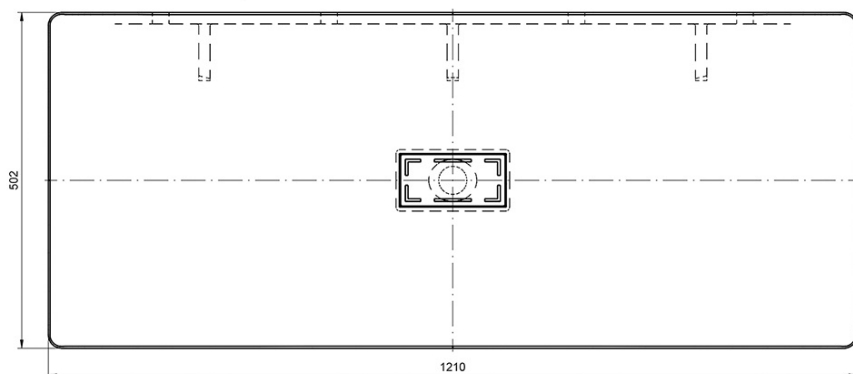

Technical sheet