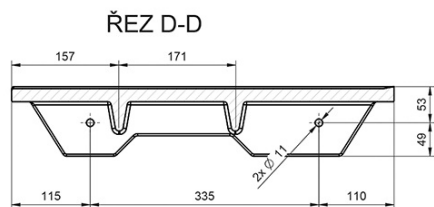

## Size

**Width:** 560 mm

**Depth:** 350 mm

## Properties

**Colour:** White

**Material:** Cast marble

**Installation:** Wall-hung - Screws

**Type of washbasin:** Corner washbasin

**Tap hole:** 1 tap hole

**Overflow:** No

**Shape:** Rectangle

**Weight / Piece:** 8.6 kg

**Packaging:** 1 Piece

**Warranty:** 2 years

ARANA Cultured Marble Washbasin 56x35cm, white,  
right

Technical sheet

DETAIL A

DETAIL A