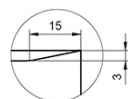

## Size

**Width:** 560 mm

**Depth:** 350 mm

## Properties

**Colour:** White

**Material:** Cast marble

**Installation:** Wall-hung - Screws

**Type of washbasin:** Corner washbasin

**Tap hole:** 1 tap hole

**Overflow:** No

**Shape:** Rectangle

**Weight / Piece:** 8.6 kg

**Packaging:** 1 Piece

**Warranty:** 2 years

ARANA Cultured Marble Washbasin 56x35cm, white,  
right

Technical sheet

DETAIL A

DETAIL A