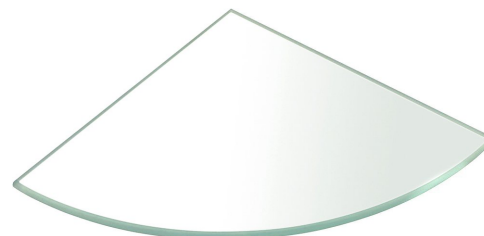

## Corner shelf, quarter-circle 200x200x8mm, clear glass

Order code: 23487

### Size

Length: 200 mm

Width: 200 mm

Height: 8 mm

Depth: 200 mm