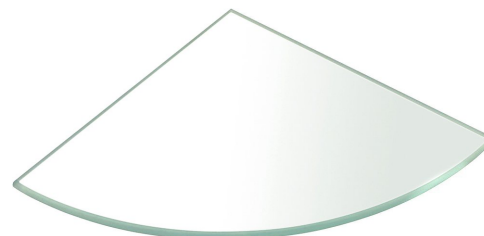

Corner shelf, quarter-circle 200x200x8mm, clear glass

Order code: 23487

Basic information

Brand: Sapho

Size

Length: 200 mm

Width: 200 mm

Height: 8 mm

Depth: 200 mm

Properties

Colour: Transparent

Material: Glass

Weight / Piece: 0.62 kg

Packaging: 1 Piece

Warranty: 2 years

We recommend buy