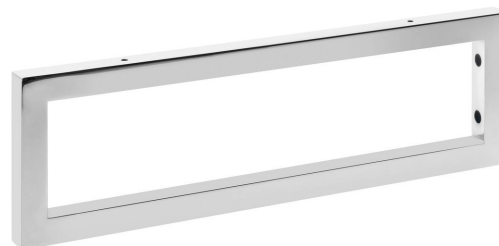

Support bracket 490x150x25 mm, chrome, 1pcs

Order code: 30390

Basic information

Brand: Sapho

Size

Width: 25 mm
Height: 150 mm
Depth: 490 mm

Properties

Colour: Chrome
Material: Steel
Weight / Piece: 2.62 kg
Packaging: 1 Piece
Warranty: 2 years