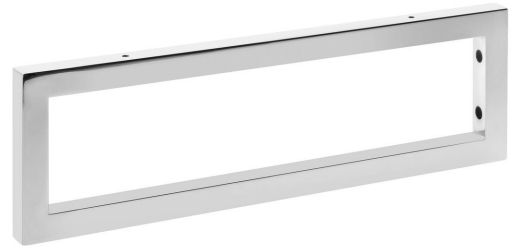

Support bracket 490x150x25 mm, chrome, 1pcs

Order code: 30390

Size

Width: 25 mm
 Height: 150 mm
 Depth: 490 mm

Properties

Colour: Chrome
 Material: Steel
 Warranty: 2 years

Technical sheet