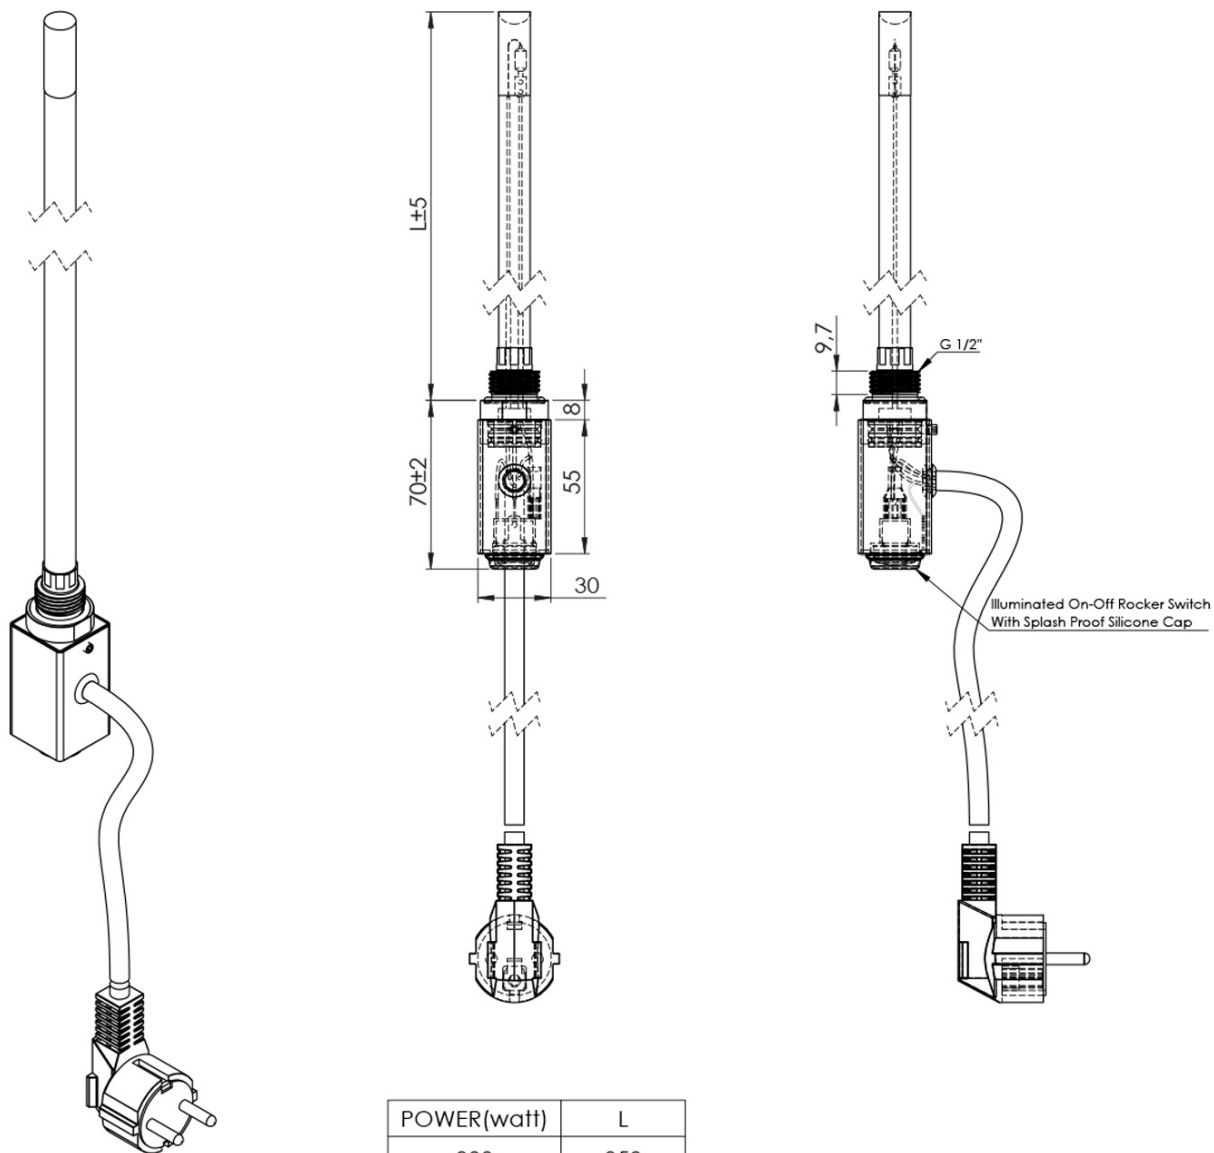

CARUSO radiator heating element 300 W, brushed stainless steel

Order code: NR921

Basic information

Brand: Sapho
Series: CARUSO

Properties

Colour: Brushed stainless steel
Output: 300 W
Electrical protection: IPx4
Weight / Piece: 0.62 kg
Packaging: 1 Piece
Warranty: 2 years

CARUSO radiator heating element 300 W, brushed stainless steel

Technical sheet

POWER(watt)	L
300	350
200	350