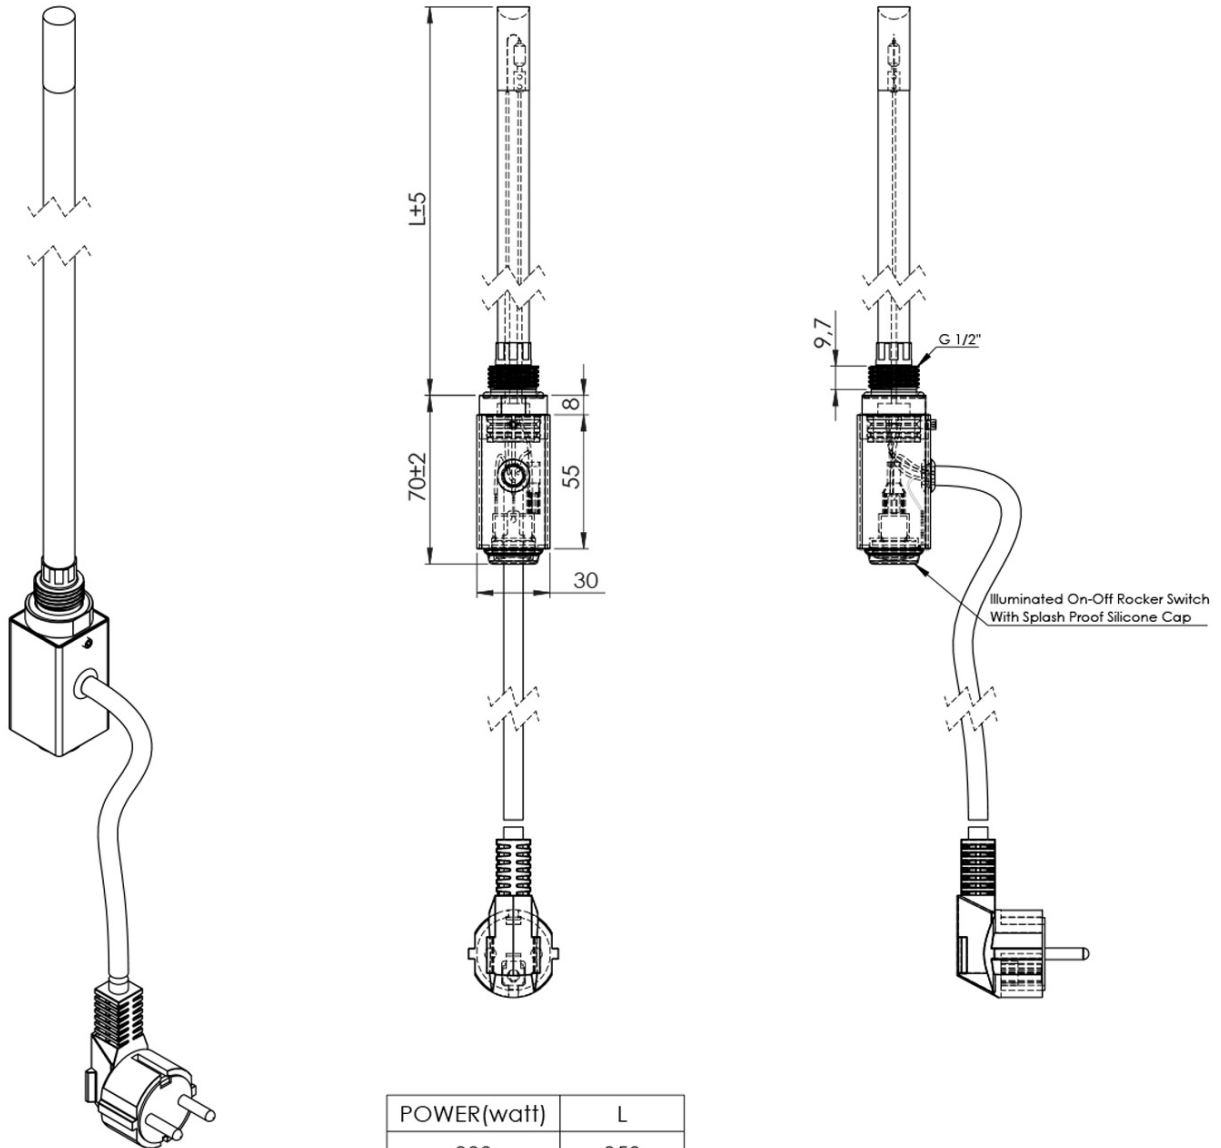

CARUSO radiator heating element 300 W, brushed stainless steel

Order code: NR921

Basic information

Brand: Sapho
Series: CARUSO

Properties

Colour: Brushed stainless steel
Output: 300 W
Electrical protection: IPx4
Weight / Piece: 0.62 kg
Packaging: 1 Piece
Warranty: 2 years

CARUSO radiator heating element 300 W, brushed stainless steel

Technical sheet

POWER(watt)	L
300	350
200	350