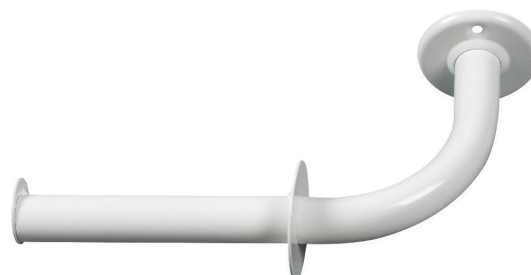

WHITE LINE toilet Paper Holder, white

Order code: 8009

Basic information

Brand: Aqualine
Series: WHITE LINE

Size

Width: 219 mm
Height: 54 mm
Depth: 127 mm

Properties

Colour: White
Material: Steel
Shape: Circular
Type: Toilet paper holder
Installation: Drilling
Weight / Piece: 0.28 kg
Packaging: 1 Piece
Warranty: 2 years