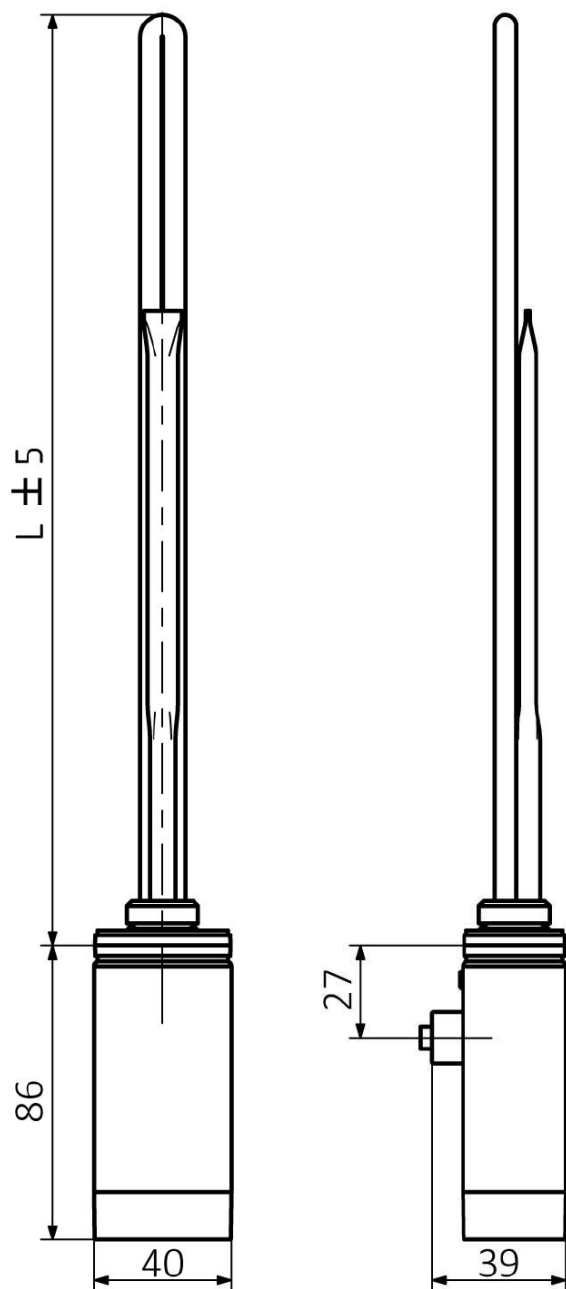

**ONE D thermostatic radiator heating element, 600 W,
left, chrome**

Order code: ONE-DL-C-600

Basic information

Brand: Sapho
Series: ONE D

Properties

Colour: Chrome
Output: 600 W
Electrical protection: IPx5
Equipment: Thermostat
Weight / Piece: 0.75 kg
Packaging: 1 Piece
Warranty: 2 years

Technical sheet

ONE-D	
Výkon (W)	Délka L (mm)
200	270
300	295
400	330
600	360