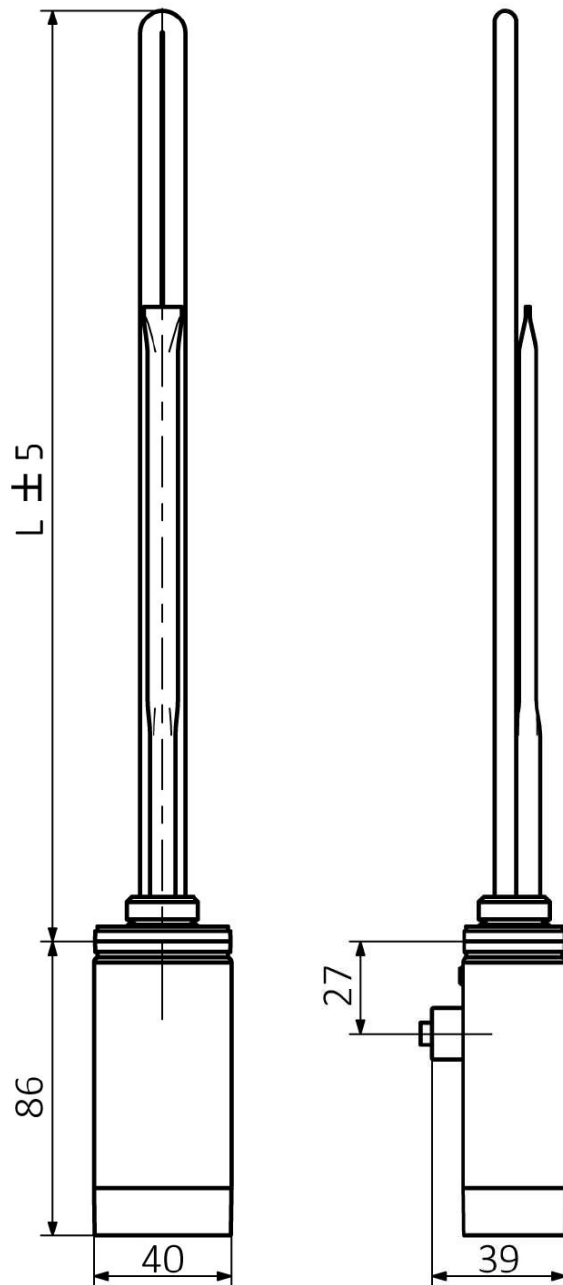

# ONE D thermostatic radiator heating element, 300 W, left, chrome

**Order code:** ONE-DL-C-300

## Properties

**Colour:** Chrome  
**Output:** 300 W  
**Electrical protection:** IPx5  
**Equipment:** Thermostat  
**Weight / Piece:** 0.73 kg  
**Packaging:** 1 Piece  
**Warranty:** 2 years

Technical sheet

ONE-D	
Výkon (W)	Délka L (mm)
200	270
300	295
400	330
600	360