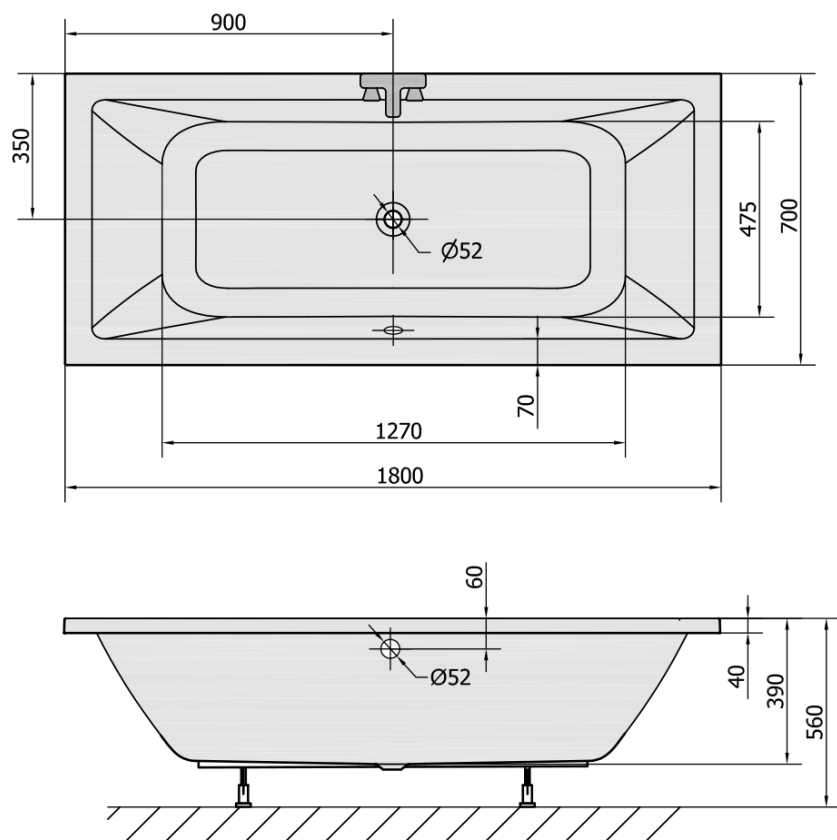

## KRYSTA Rectangular Bath 180x70x39cm, White

Order code: 72906

### Size

Length: 1800 mm

Width: 700 mm

Height: 390 mm

Volume: 200 l

### Properties

Colour: White

Colour options: According to the Swatch

Material: Acrylate

Shape: Rectangular

Installation: Built-in

Waste diameter: 52 mm

Properties: Bilateral, Edge height 40 mm (Standard)

1 Piece Pop Up Bath Waste (L) 775mm, Plug 72mm, Chrome (Order code: 71681)

Technical sheet

VOLUME 200L