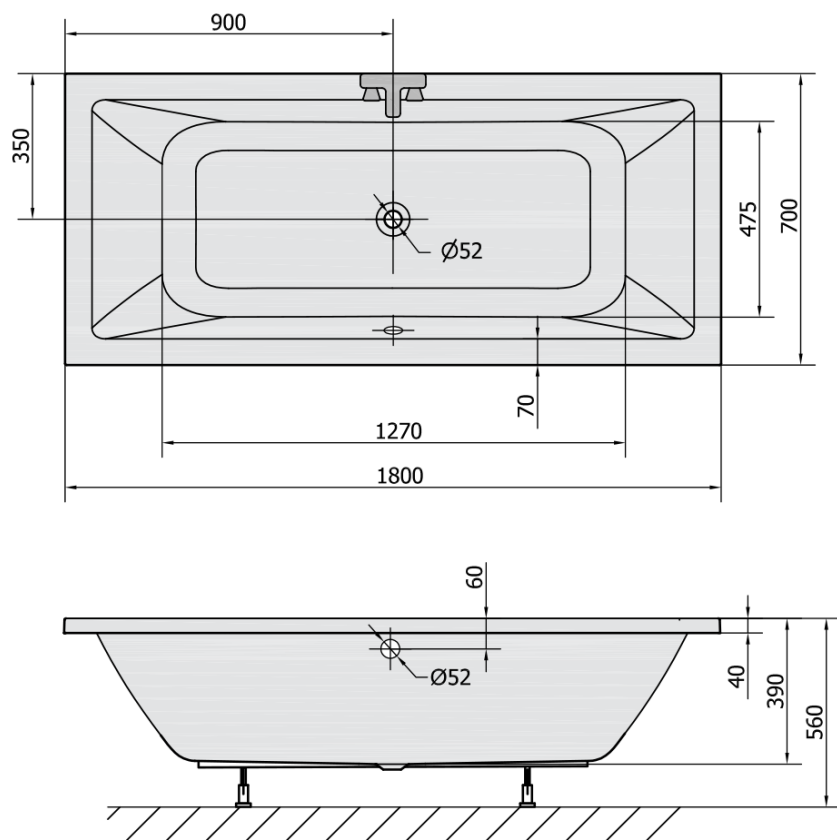

### Size

Length: 1800 mm

Width: 700 mm

Height: 390 mm

Volume: 200 l

### Properties

Colour: White

Colour options: According to the Swatch

Material: Acrylate

Shape: Rectangular

Installation: Built-in

Waste diameter: 52 mm

Properties: Bilateral, Edge height 40 mm (Standard)

### We recommend buy

1 Piece Bath Support Legs for Acrylic Bath Polysan, 51,5cm, Pair (Order code: PO60-60)

1 Piece Pop Up Bath Waste (L) 800mm, Plug 72mm, Chrome (Order code: 71852)

1 Piece Sound insulation bath tape, 3m (Order code: 93400)

1 Piece Siphon 6/4", DN40 (Order code: 72693)

Technical sheet

VOLUME 200L