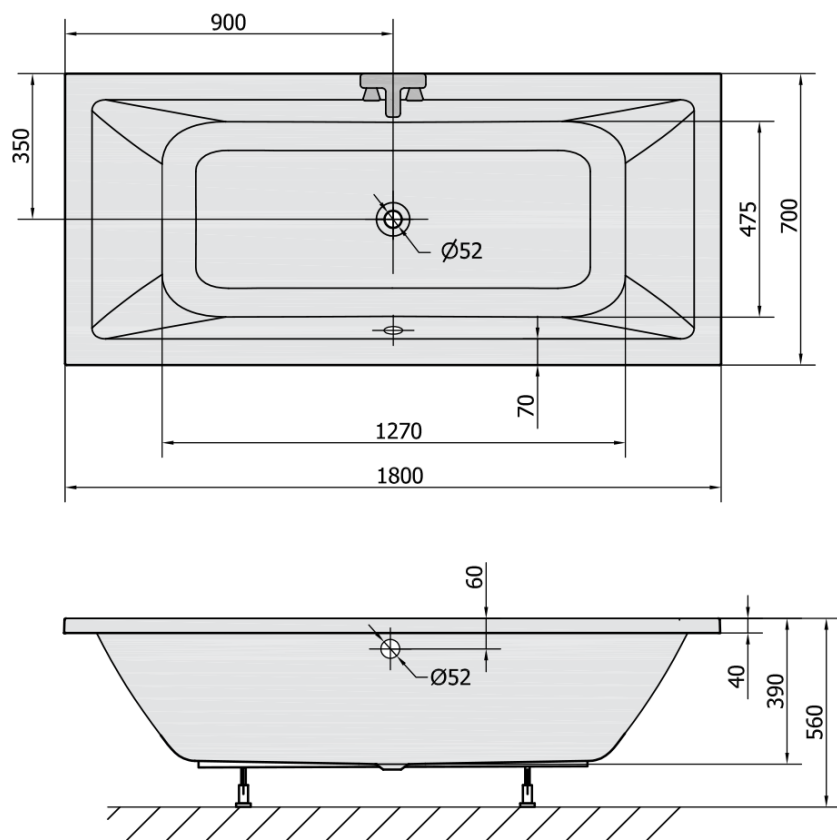

Technical sheet

VOLUME 200L