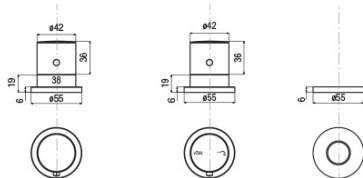

GO Deck Mounted 3 Hole Thermostatic Mixer Tap, chrome

Technical sheet

TC-T11.D2-05

- kit maniglie regolazione temperatura e portata con deviazione completo di rosni cromo