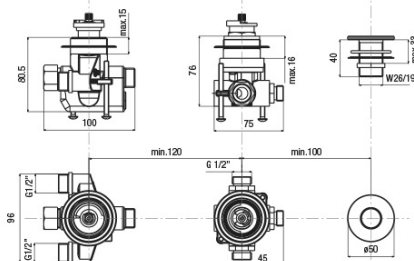

T11.D2-05

- kit sotto piano rubinetteria termostatica, deviatore ceramico e supporto doccia completo di fissaggi e flex. collegamento