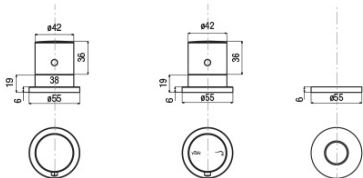

GO Deck Mounted 3 Hole Thermostatic Mixer Tap, chrome

Technical sheet

TC-T11.D2-05

- kit maniglie regolazione temperatura e portata con deviazione completo di rosni cromo